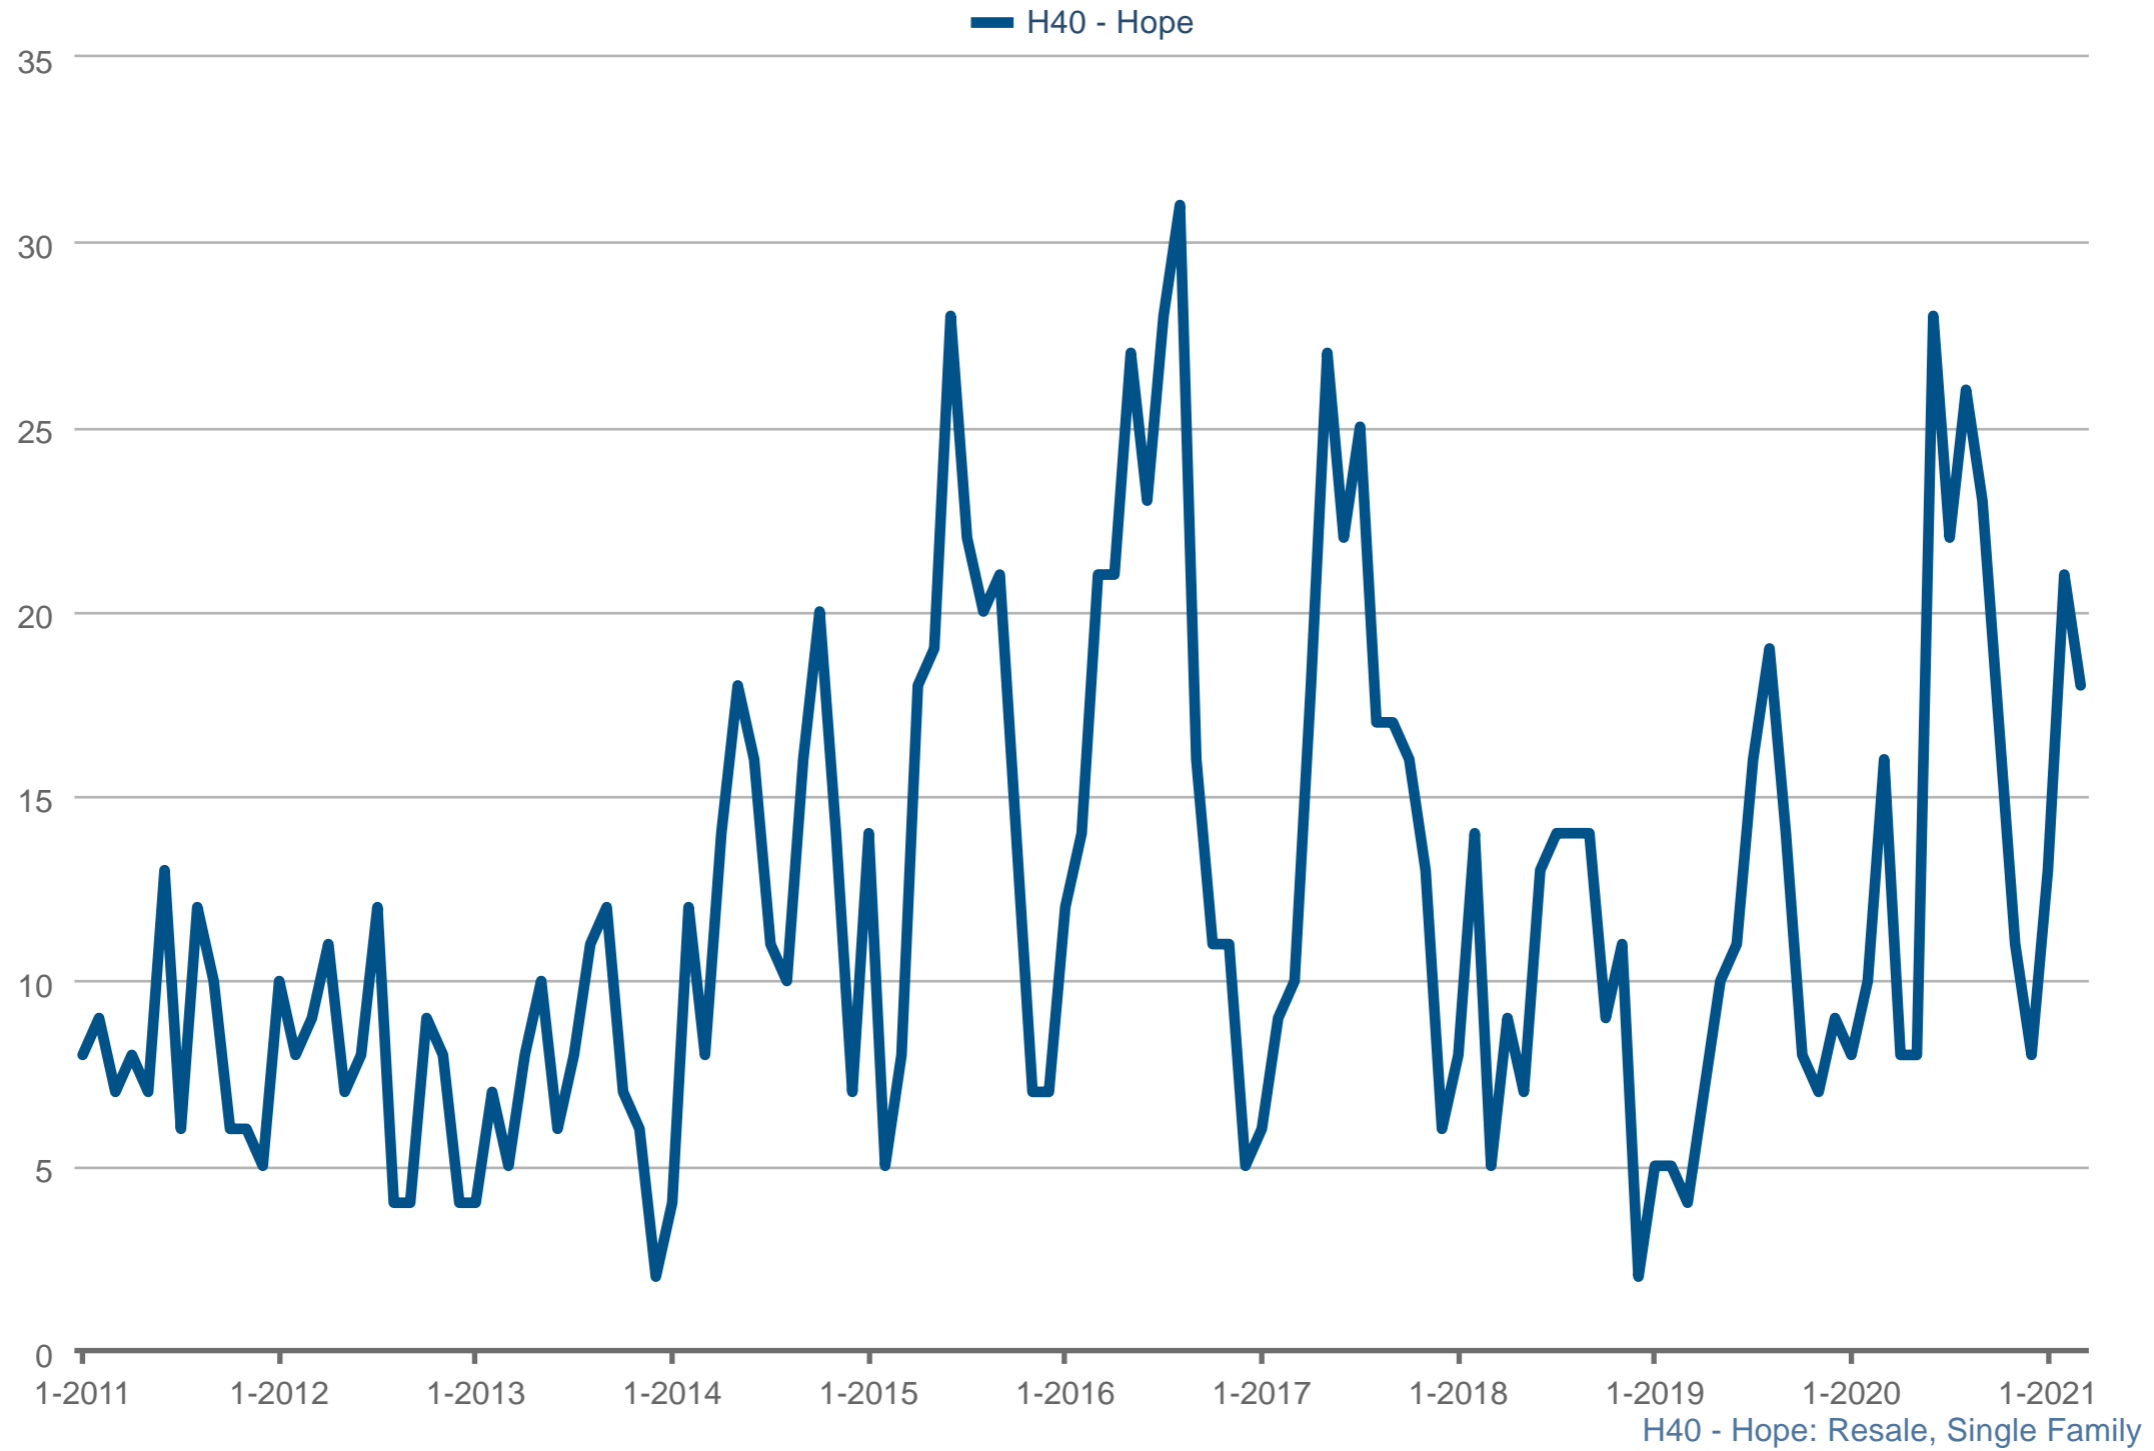

### Unit Sales

Each data point is one month of activity. Data is from April 7, 2021.