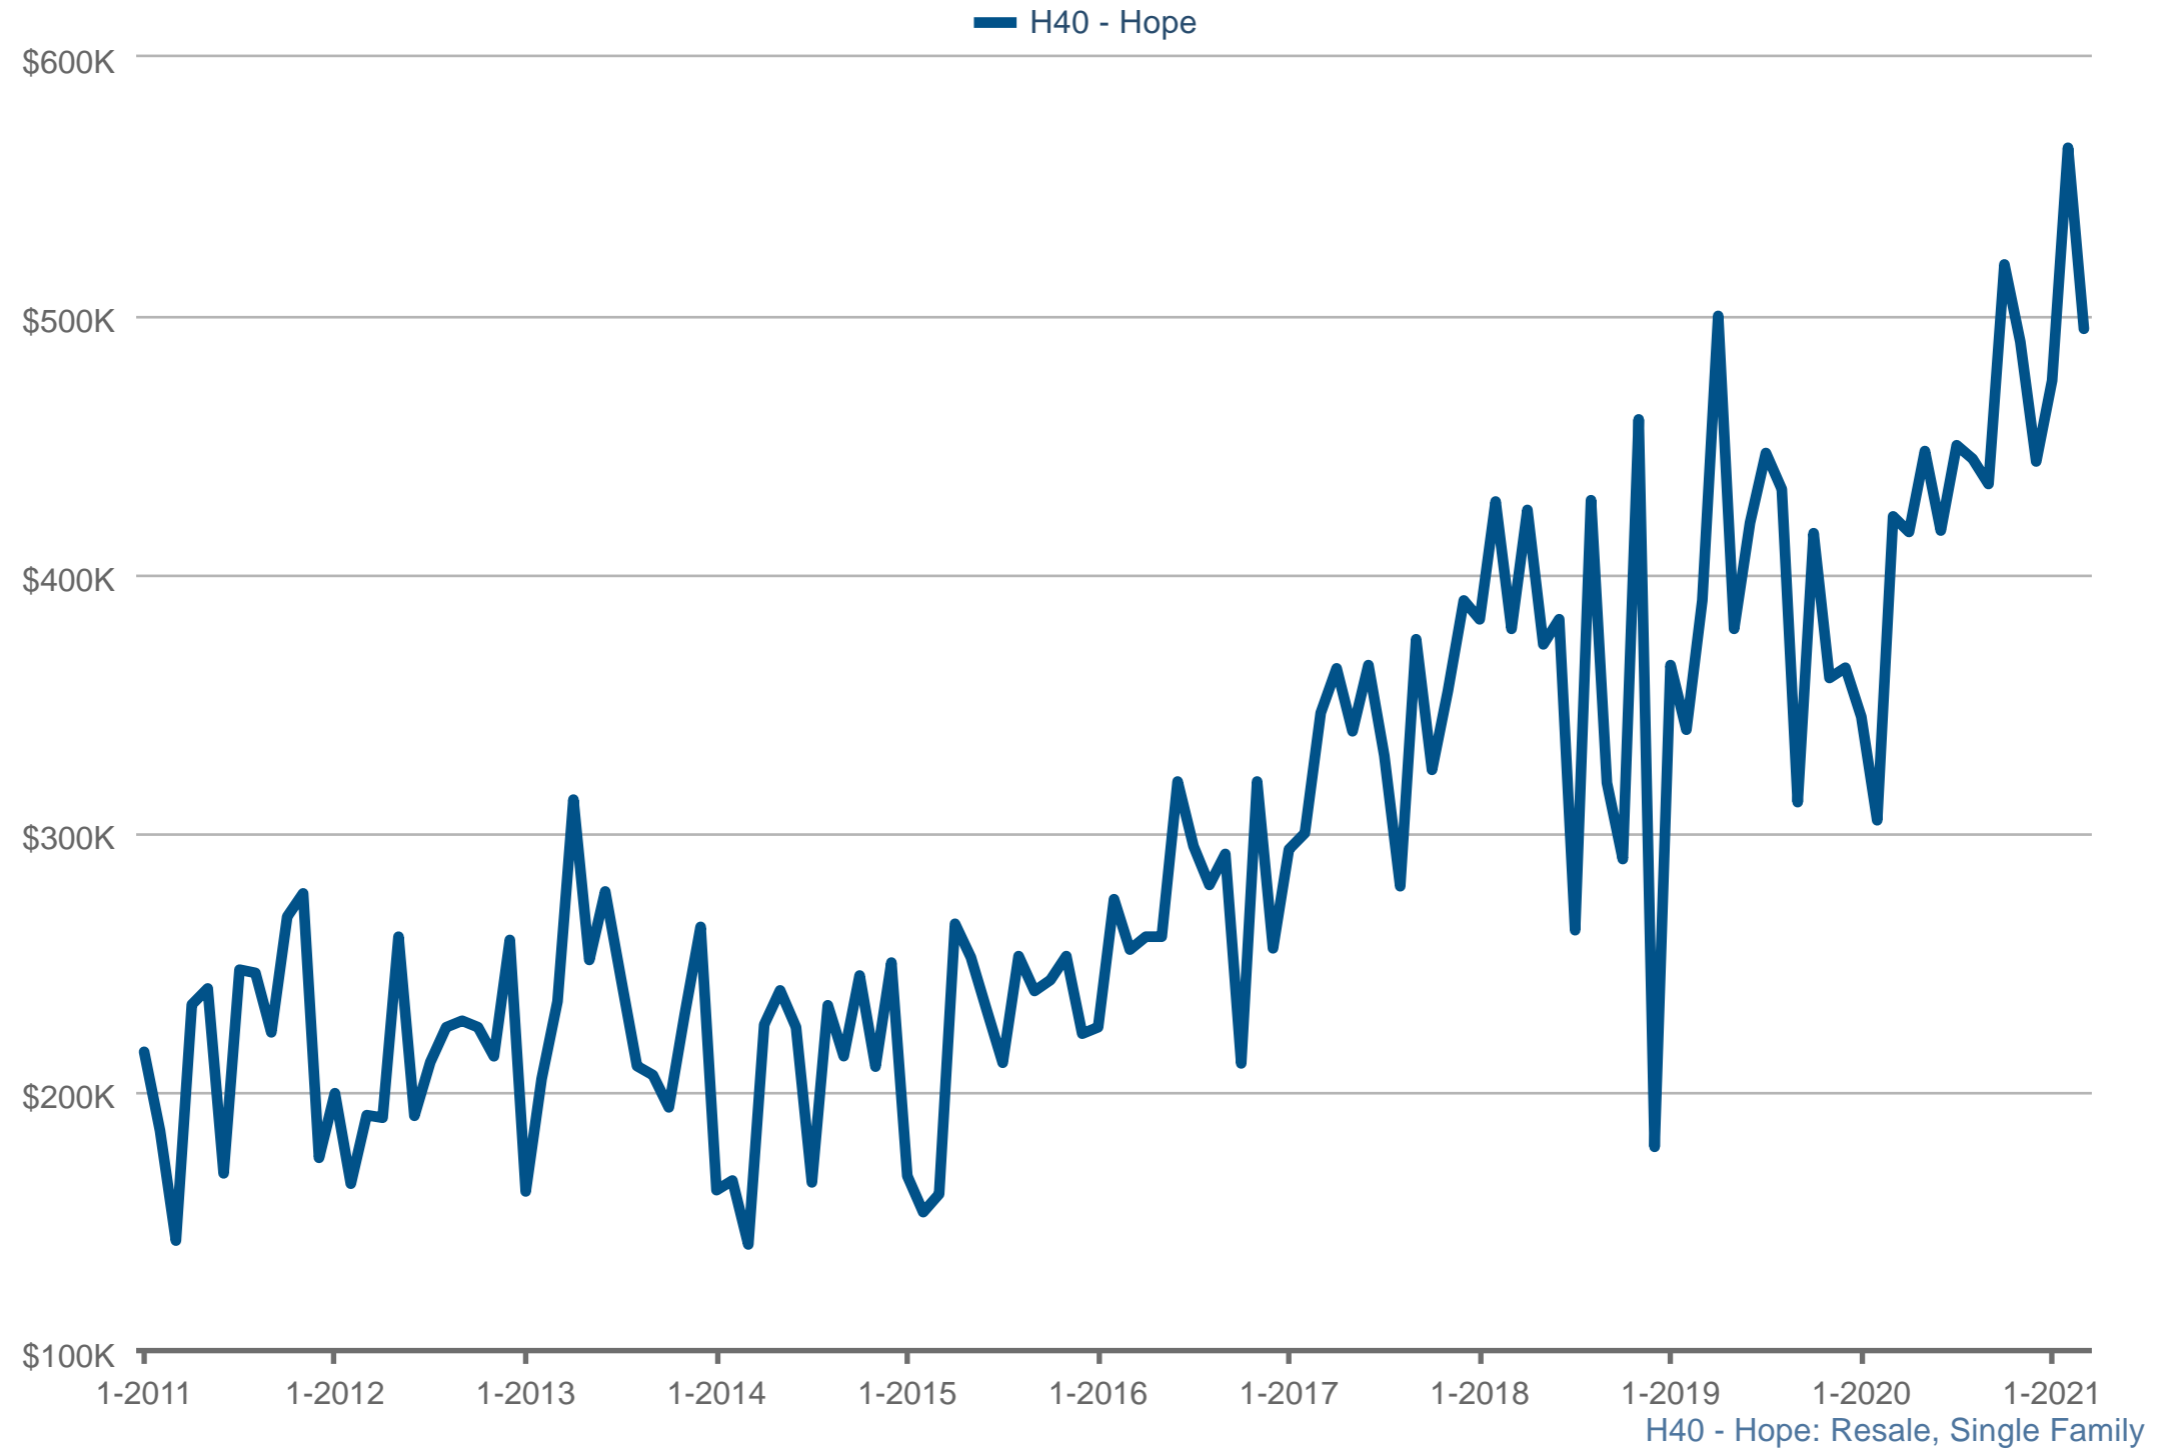

Median Sales Price

Each data point is one month of activity. Data is from April 7, 2021.