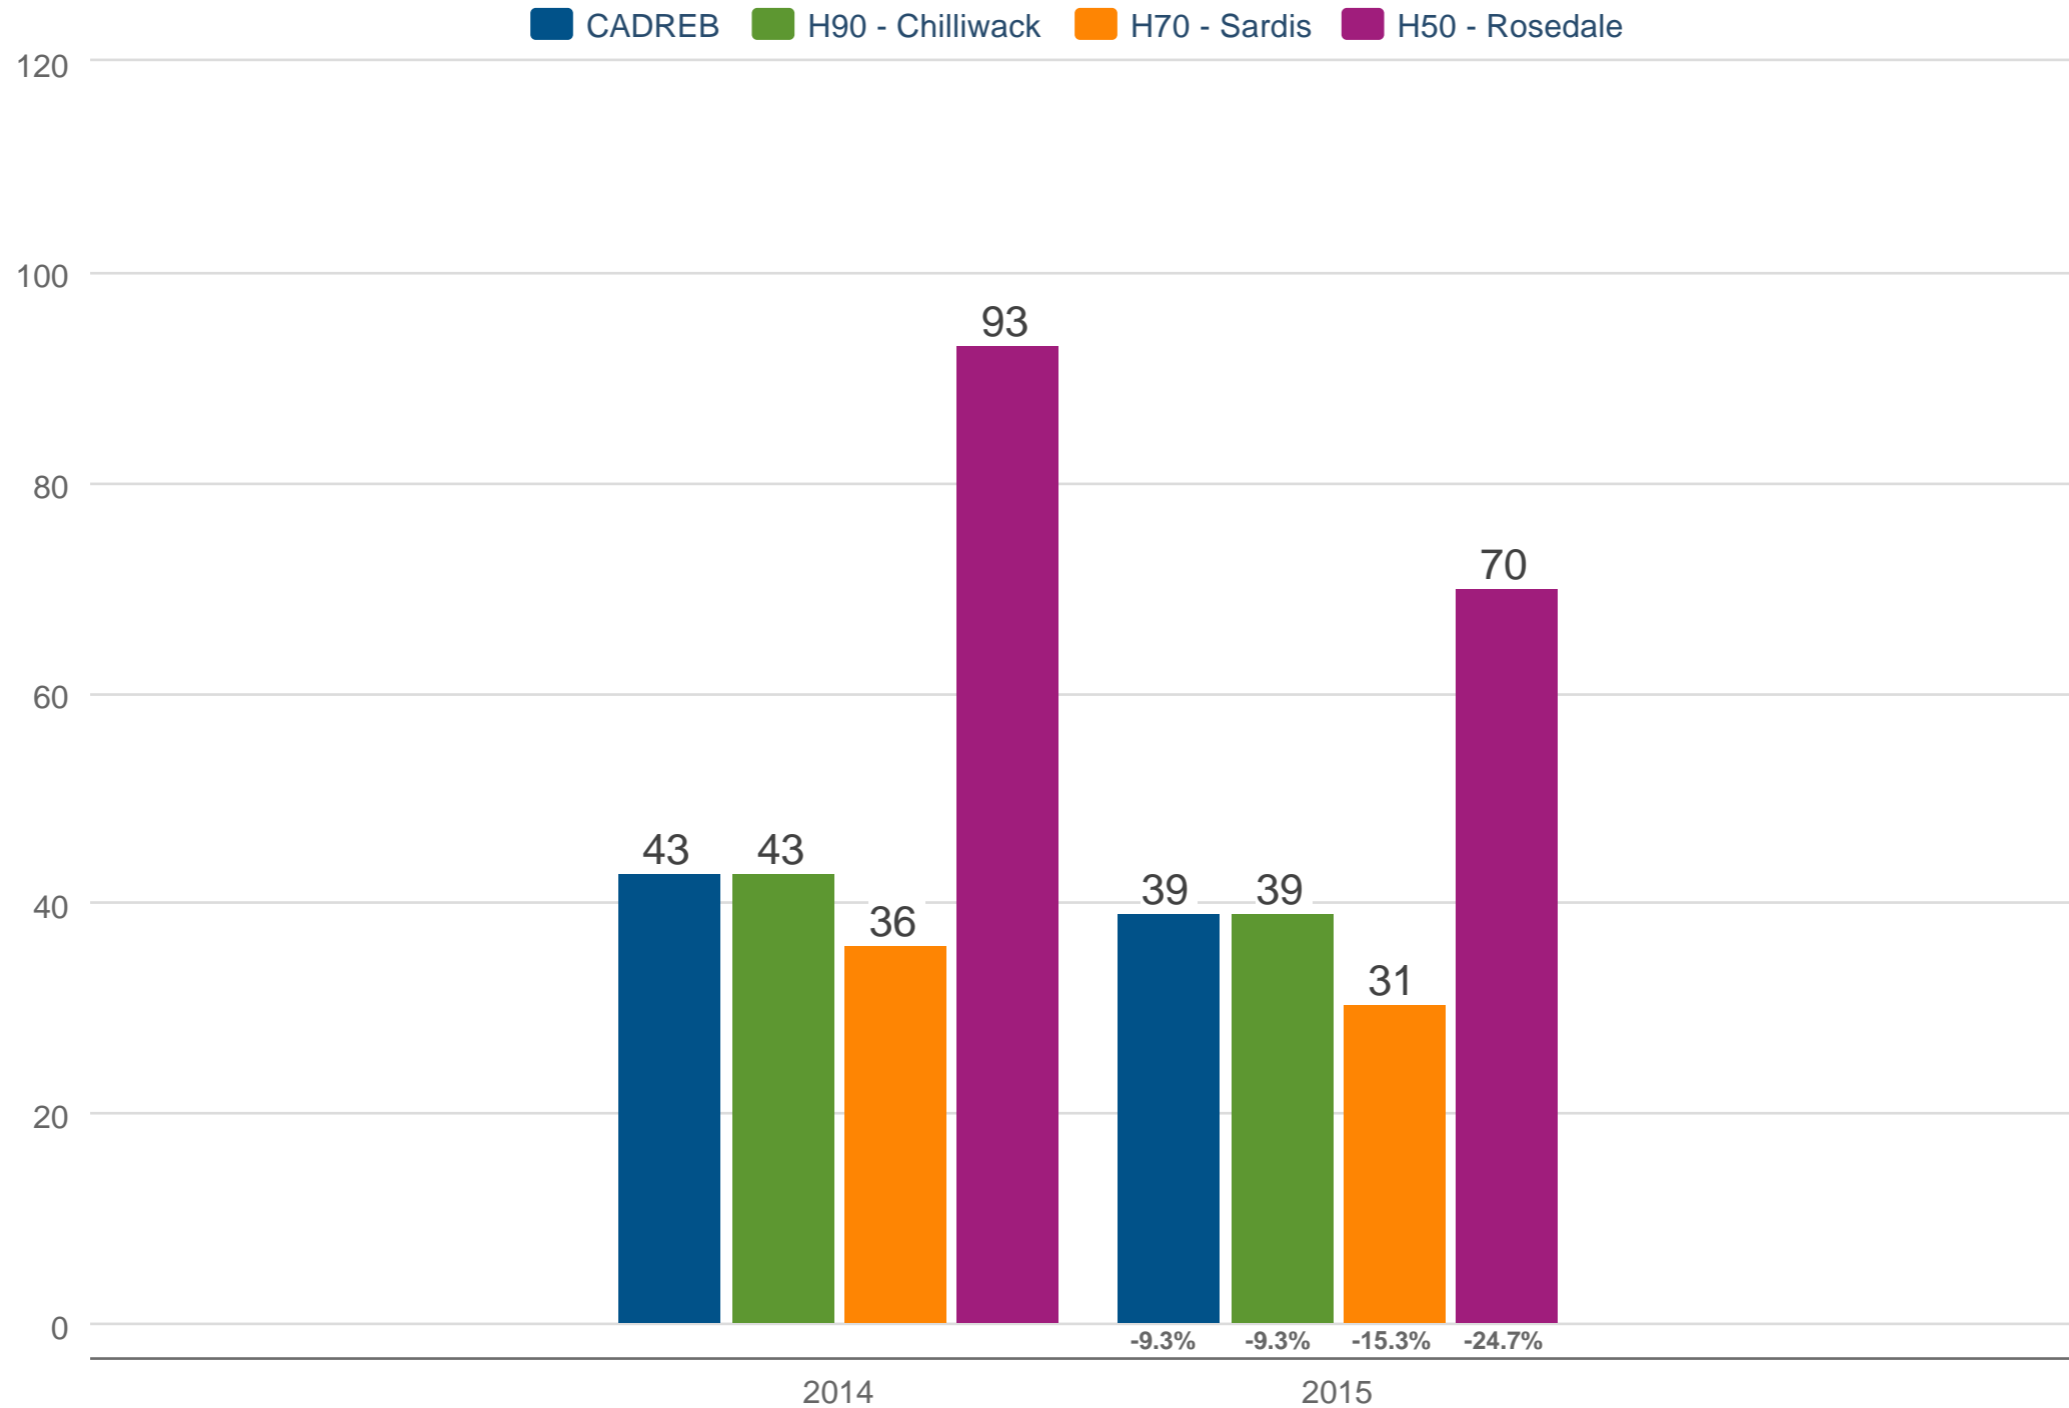

**December Median Listing to Contract Days**

CADREB & H90 - Chilliwack & H70 - Sardis & H50 - Rosedale: Resale, Single Family

Each point is actual monthly data. Data is from January 4, 2016.

Data comes from the Regional Multiple Listing Service of Minnesota, Inc. Data deemed reliable but not guaranteed. Powered by 10K Research and Marketing.