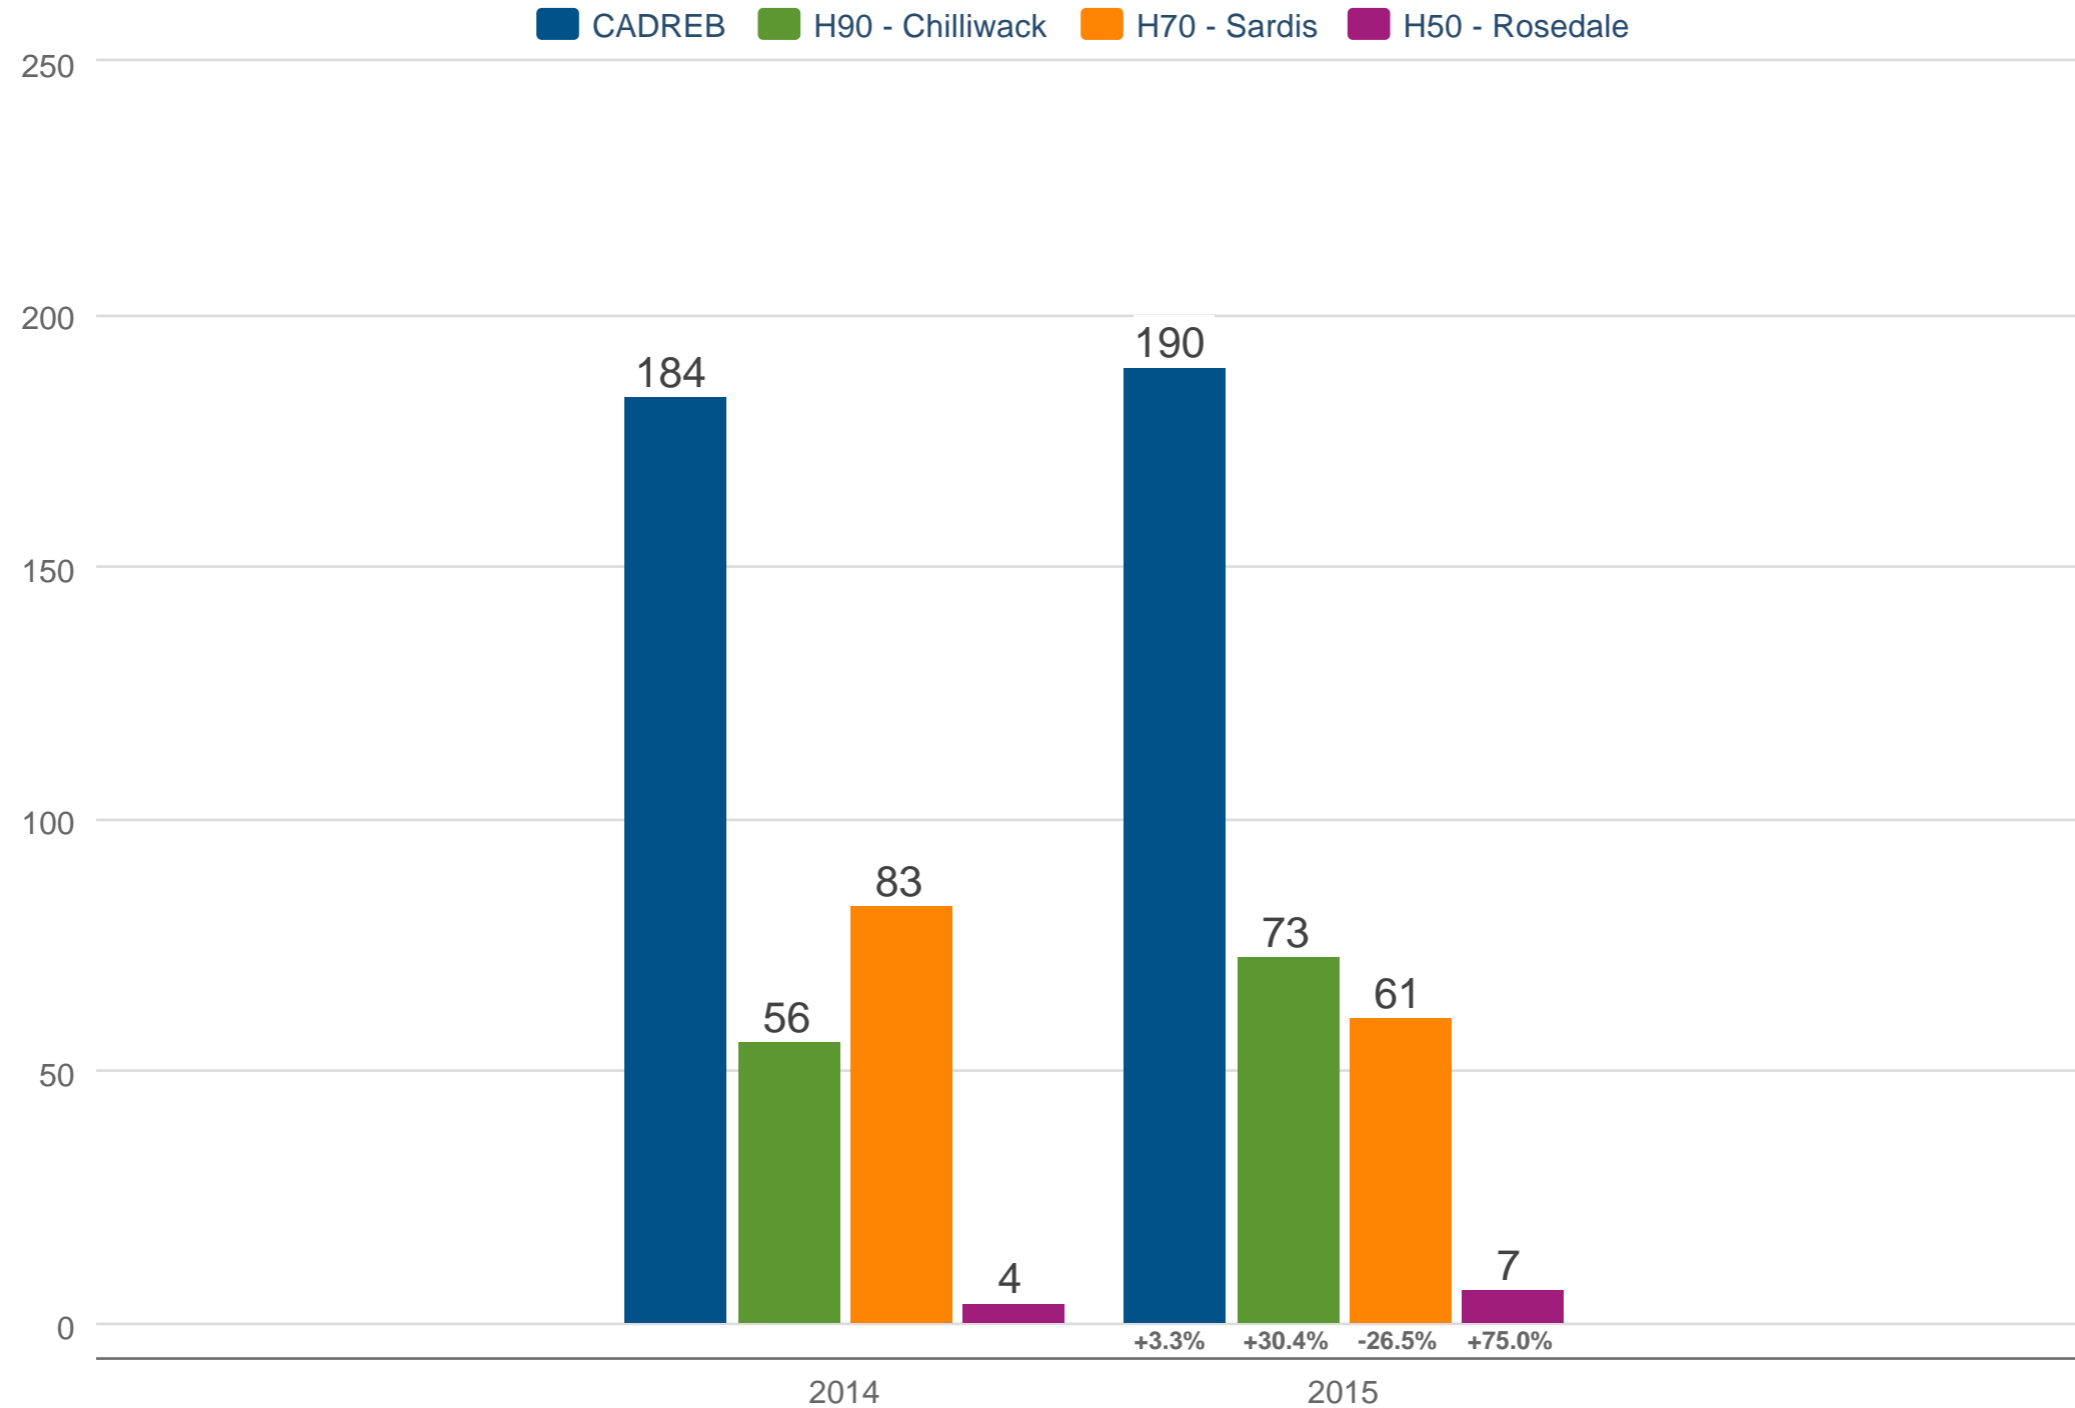

December New Listings

CADREB & H90 - Chilliwack & H70 - Sardis & H50 - Rosedale

Each point is actual monthly data. Data is from January 4, 2016.

Data comes from the Regional Multiple Listing Service of Minnesota, Inc. Data deemed reliable but not guaranteed. Powered by 10K Research and Marketing.