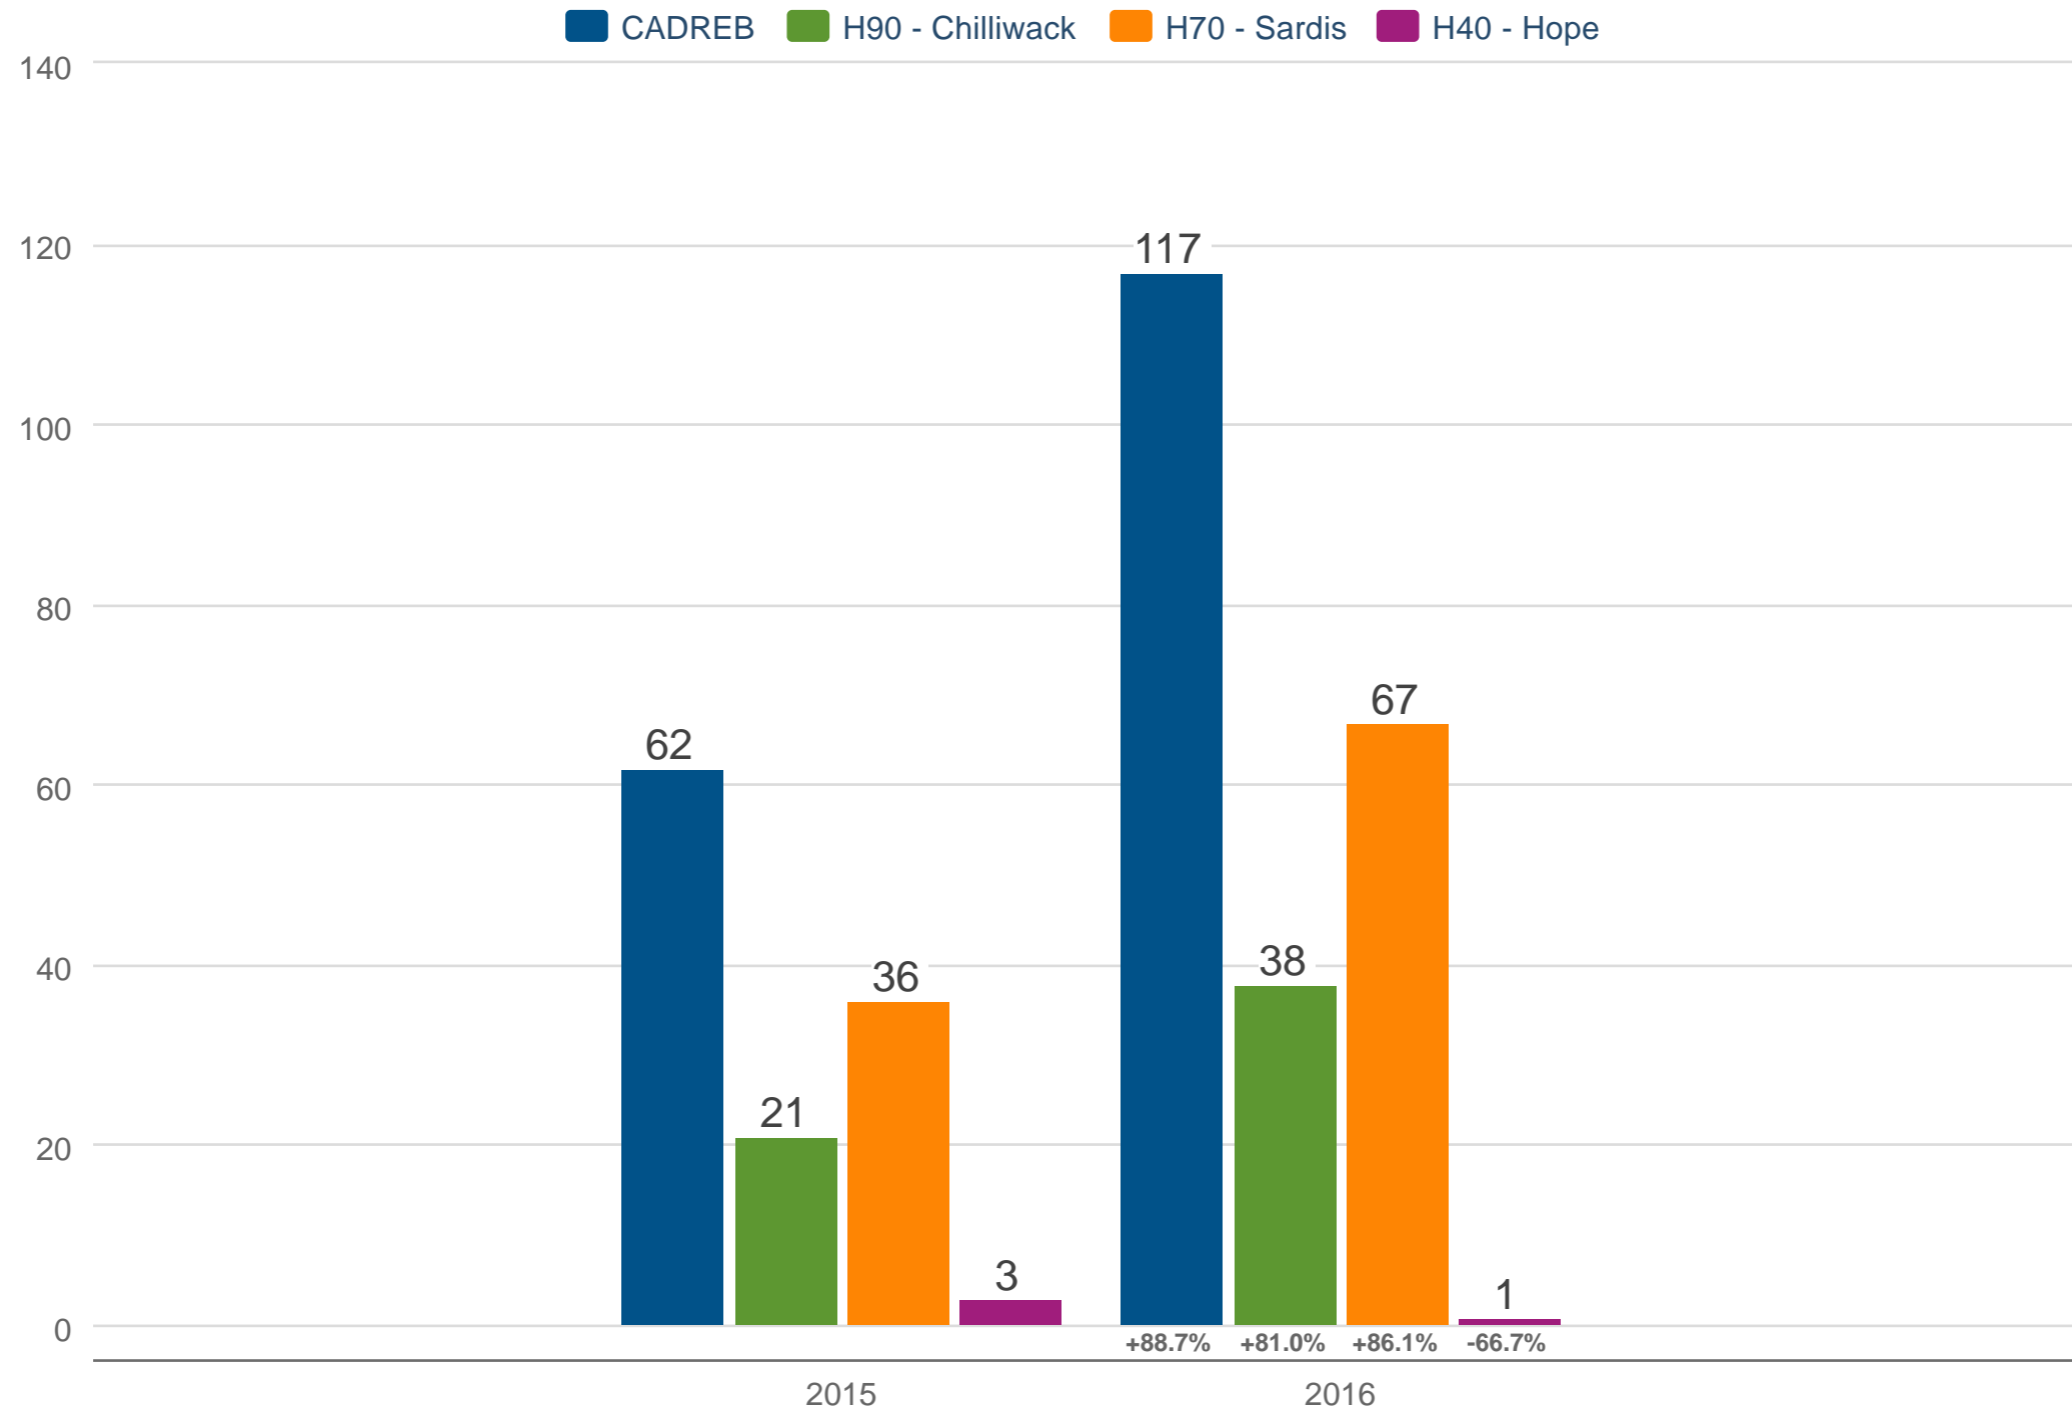

June Unit Sales

CADREB & H90 - Chilliwack & H70 - Sardis & H40 - Hope: Resale, Townhouse

Each point is actual monthly data. Data is from July 4, 2016.

Data comes from the Regional Multiple Listing Service of Minnesota, Inc. Data deemed reliable but not guaranteed. Powered by 10K Research and Marketing.