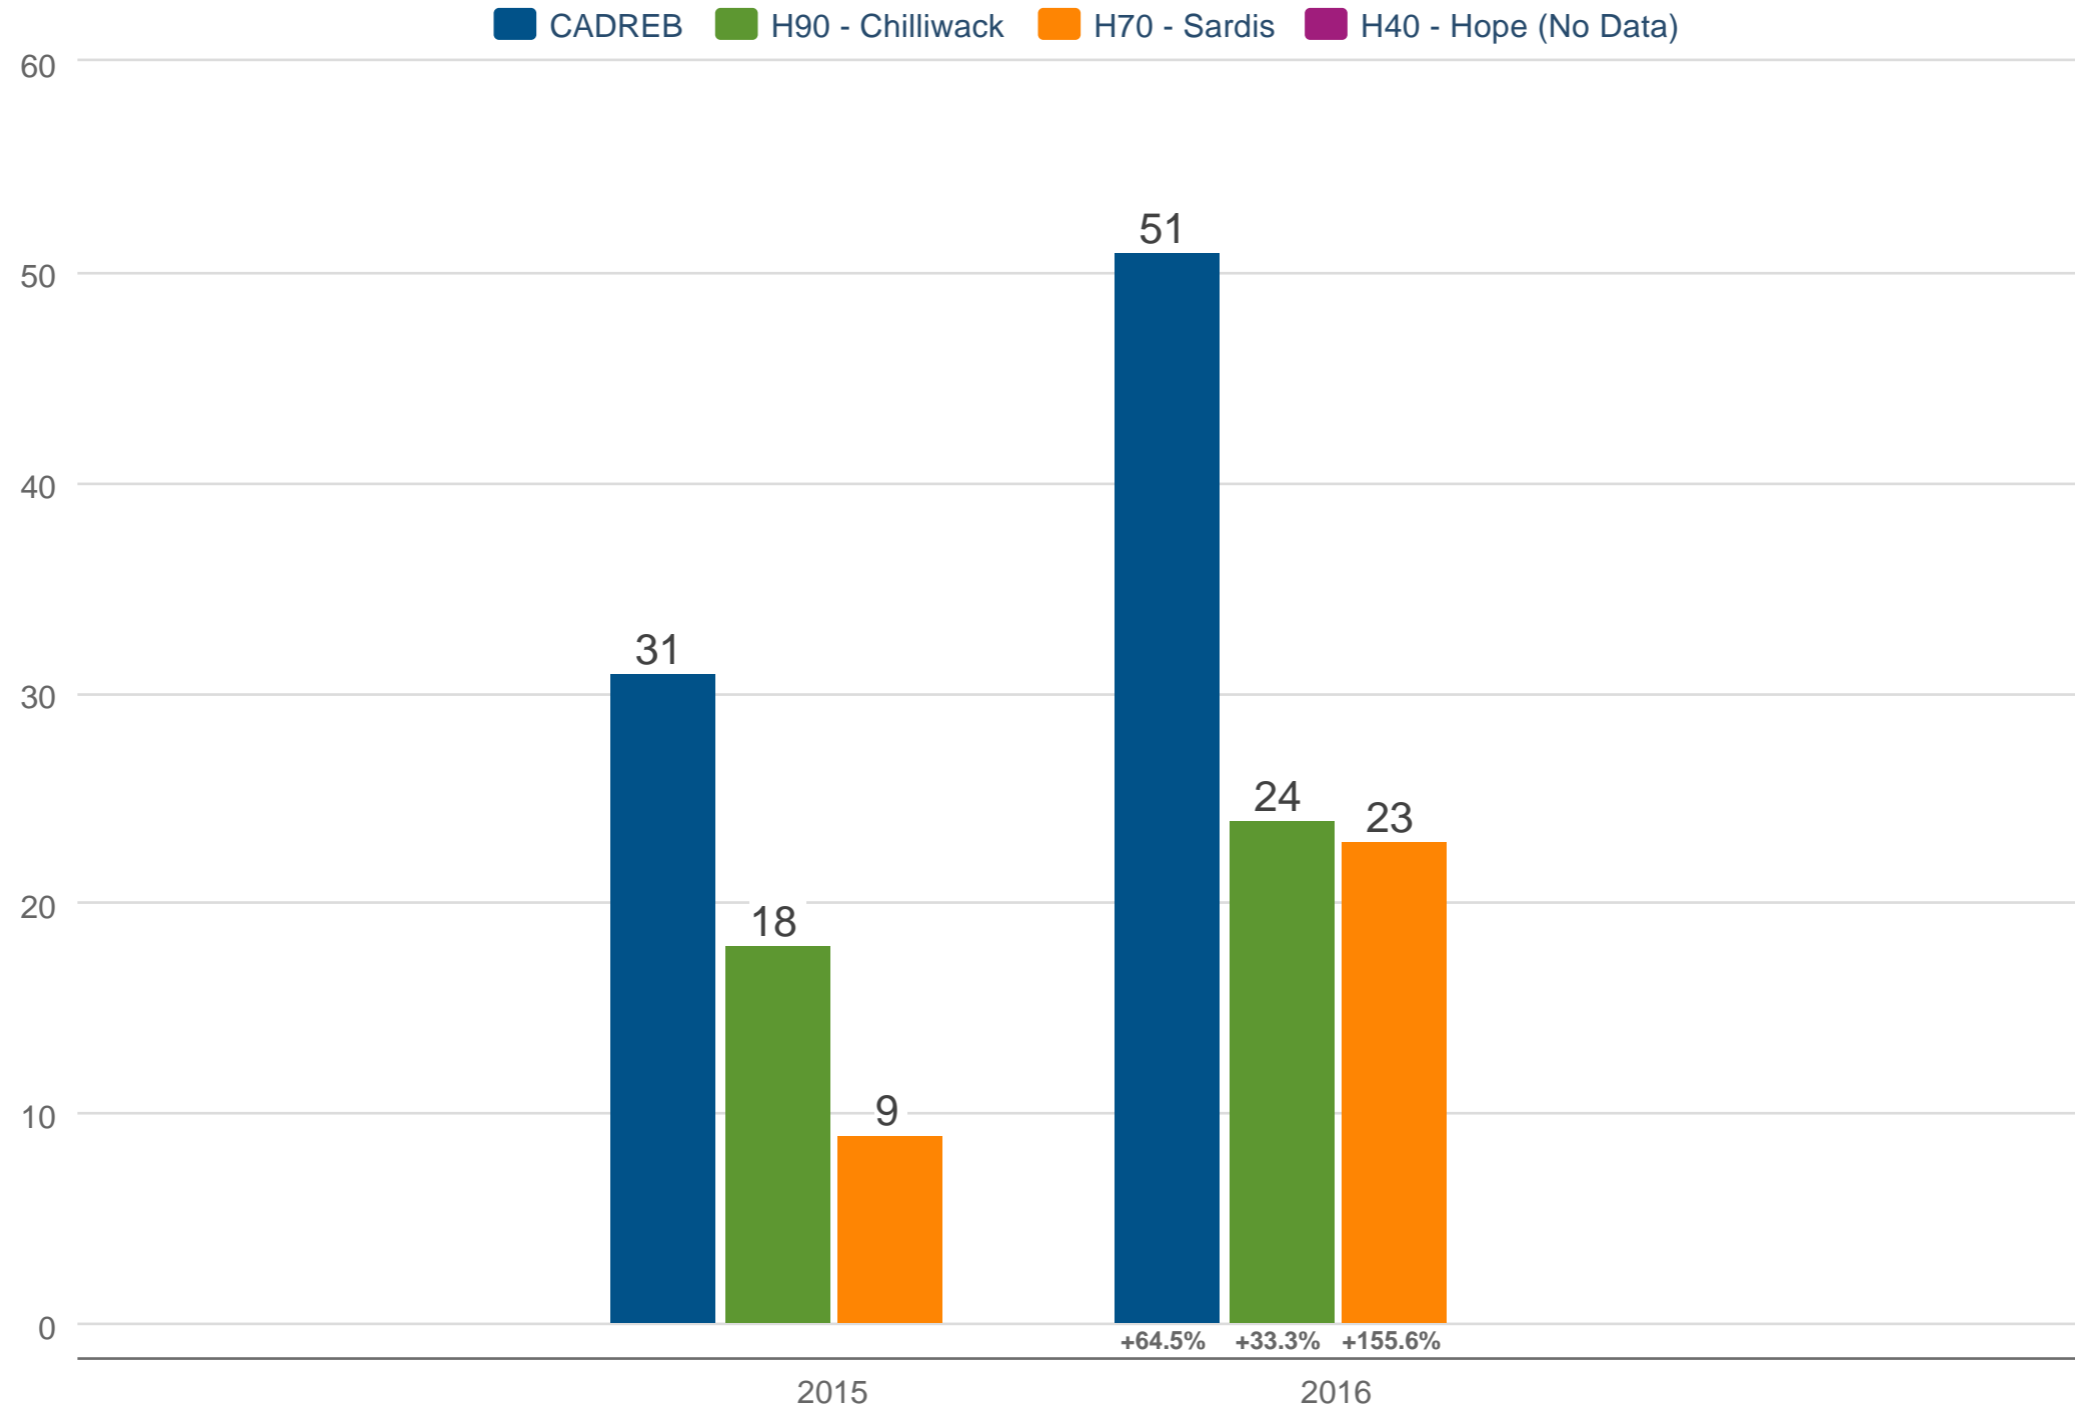

June Unit Sales

CADREB & H90 - Chilliwack & H70 - Sardis & H40 - Hope: Resale, Apartment

Each point is actual monthly data. Data is from July 4, 2016.

Data comes from the Regional Multiple Listing Service of Minnesota, Inc. Data deemed reliable but not guaranteed. Powered by 10K Research and Marketing.