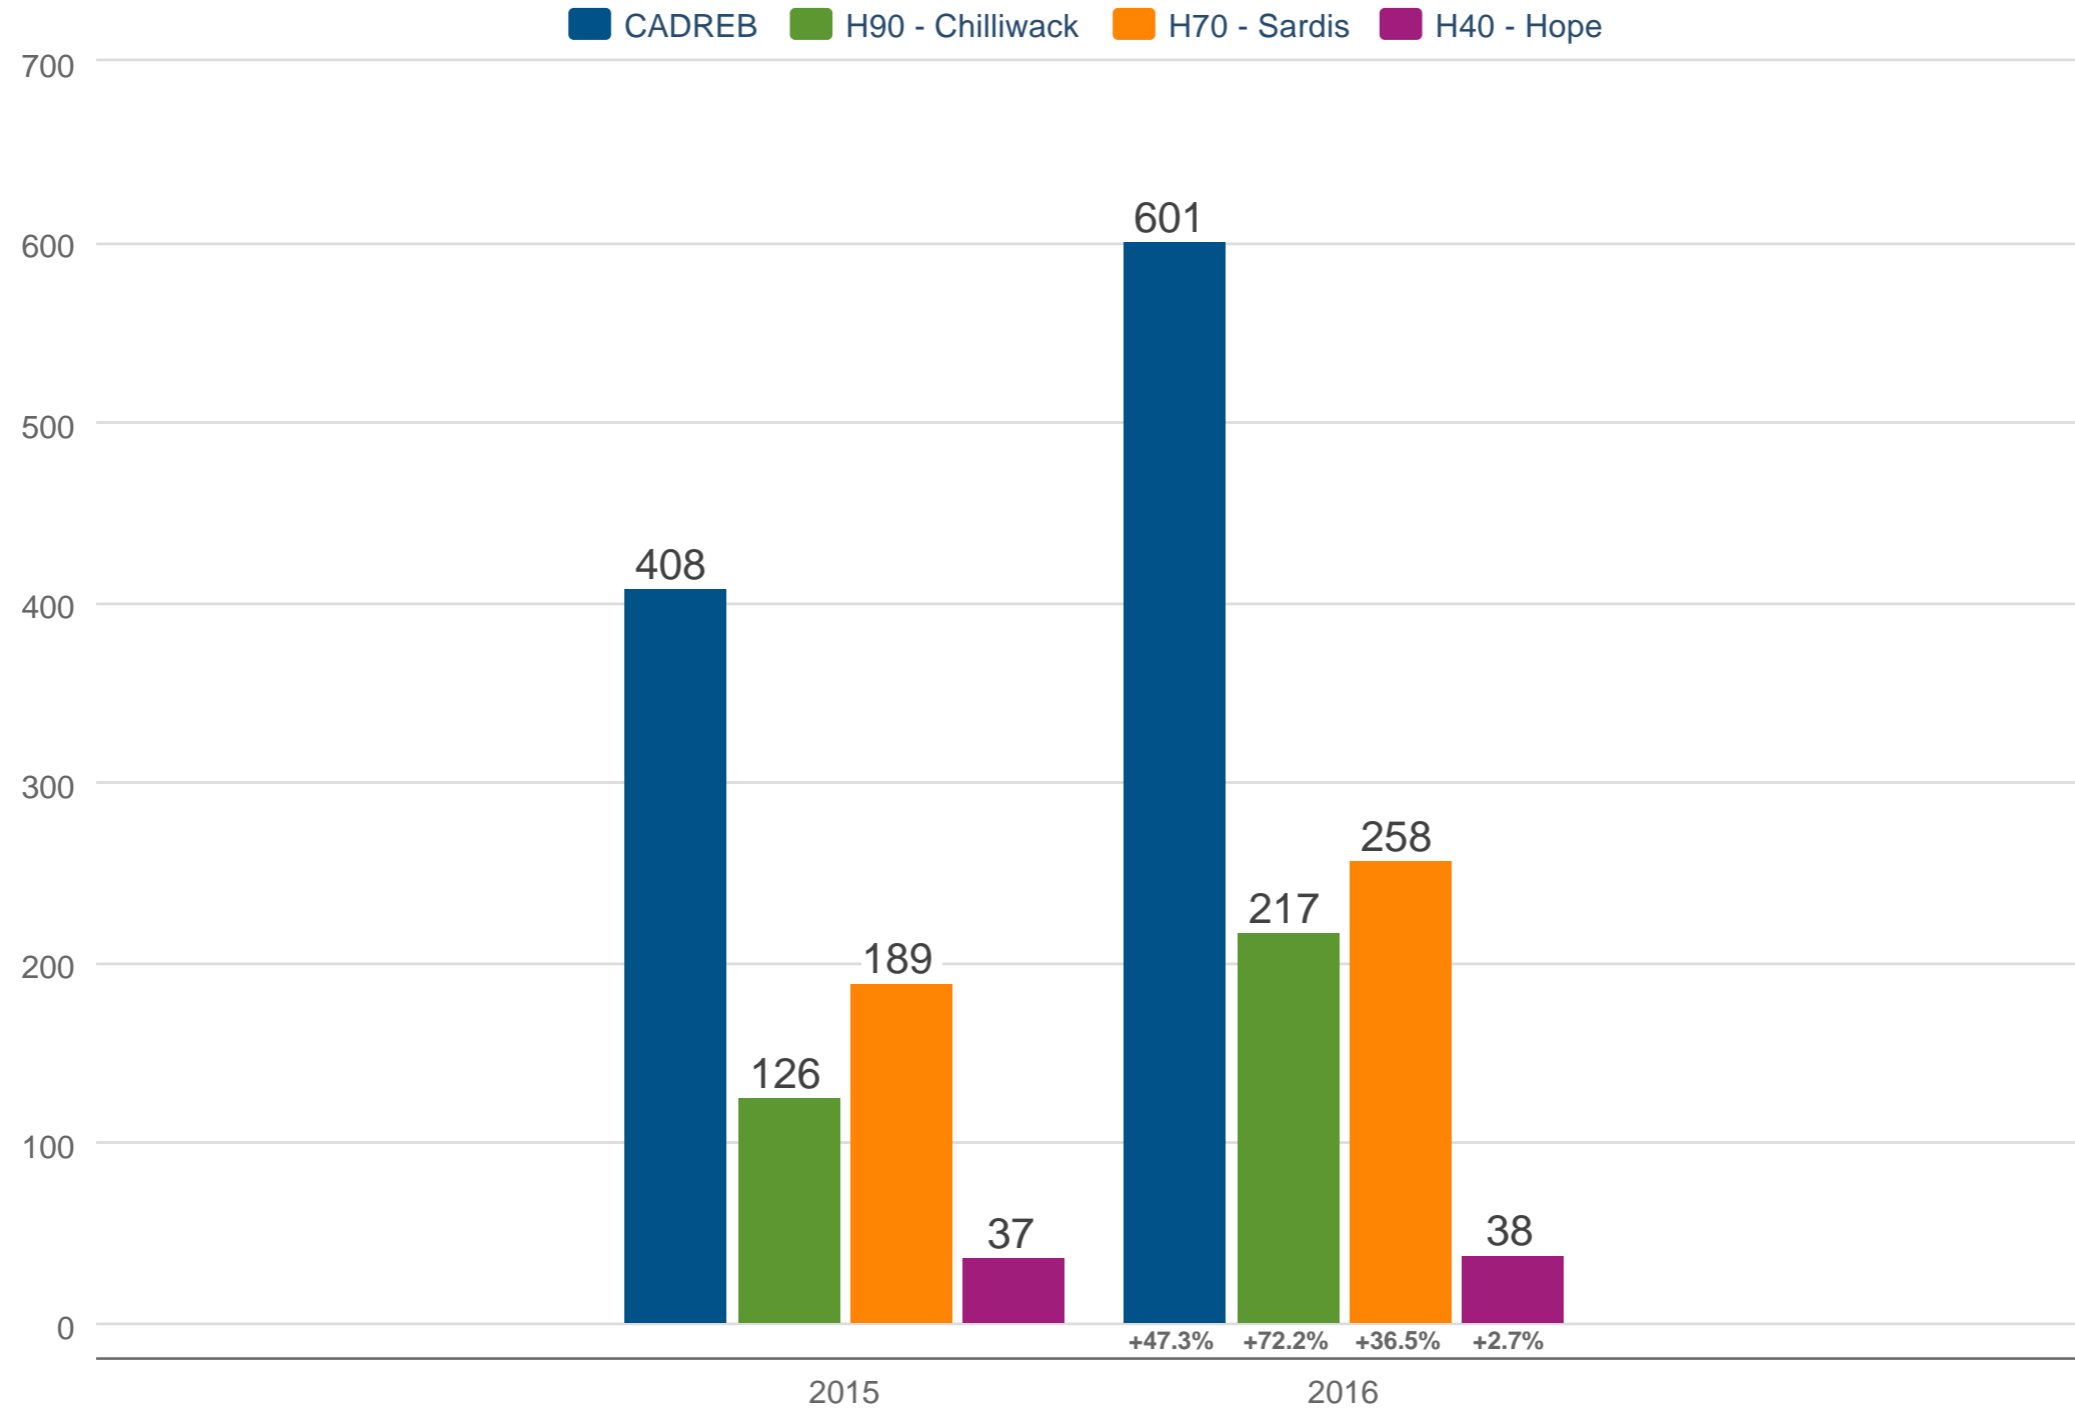

### June New Listings

CADREB & H90 - Chilliwack & H70 - Sardis & H40 - Hope

Each point is actual monthly data. Data is from July 4, 2016.

Data comes from the Regional Multiple Listing Service of Minnesota, Inc. Data deemed reliable but not guaranteed. Powered by 10K Research and Marketing.