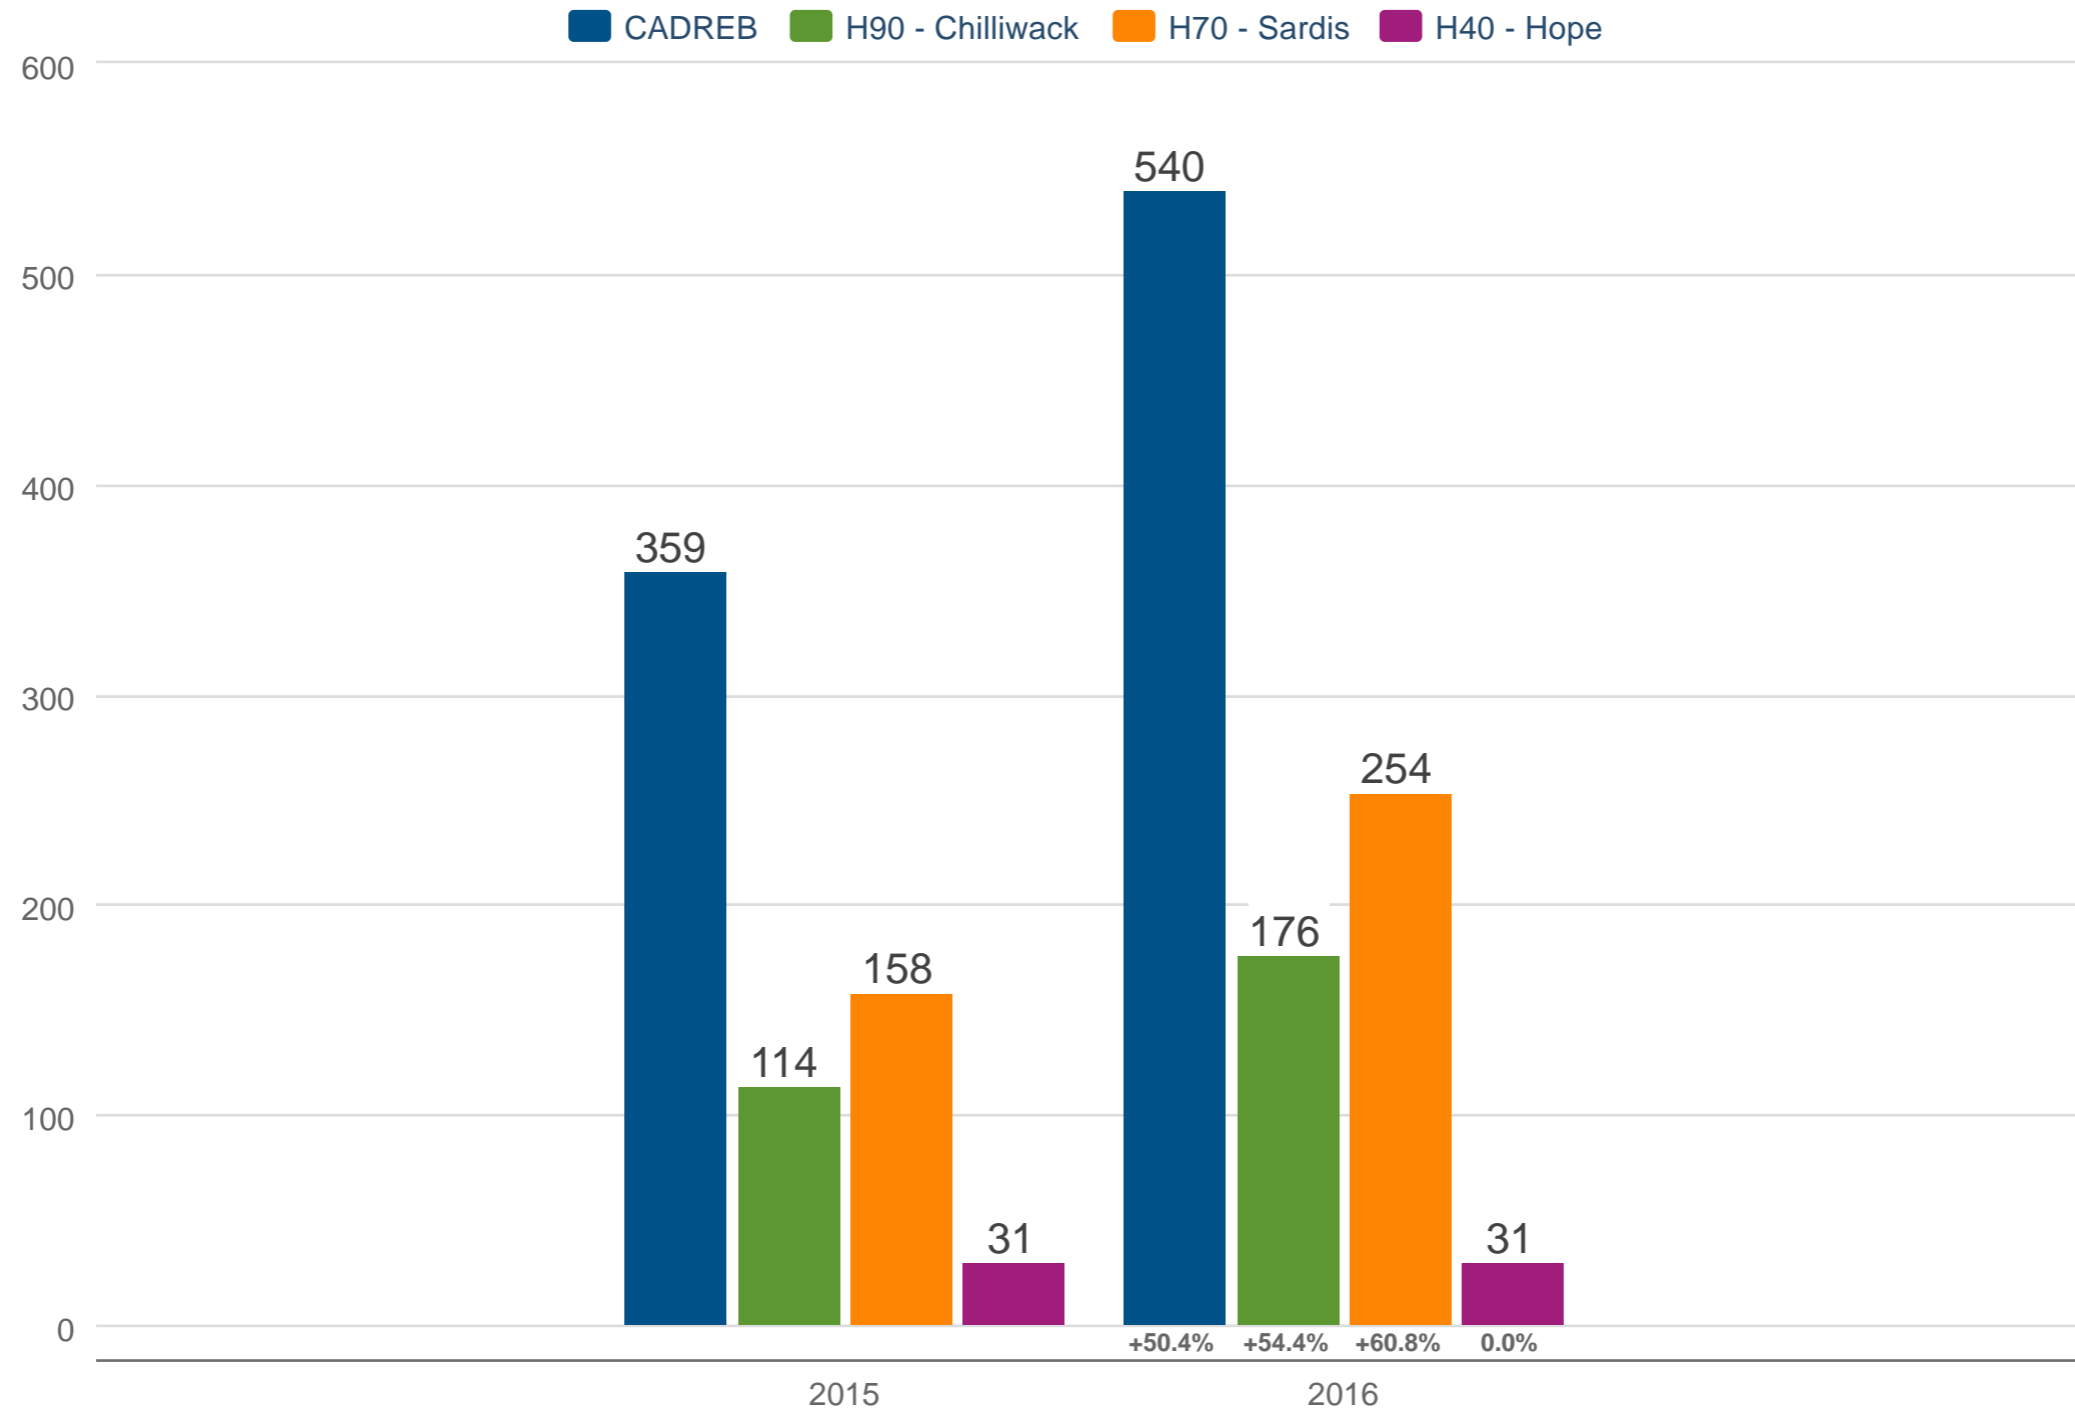

June Unit Sales

CADREB & H90 - Chilliwack & H70 - Sardis & H40 - Hope

Each point is actual monthly data. Data is from July 4, 2016.

Data comes from the Regional Multiple Listing Service of Minnesota, Inc. Data deemed reliable but not guaranteed. Powered by 10K Research and Marketing.