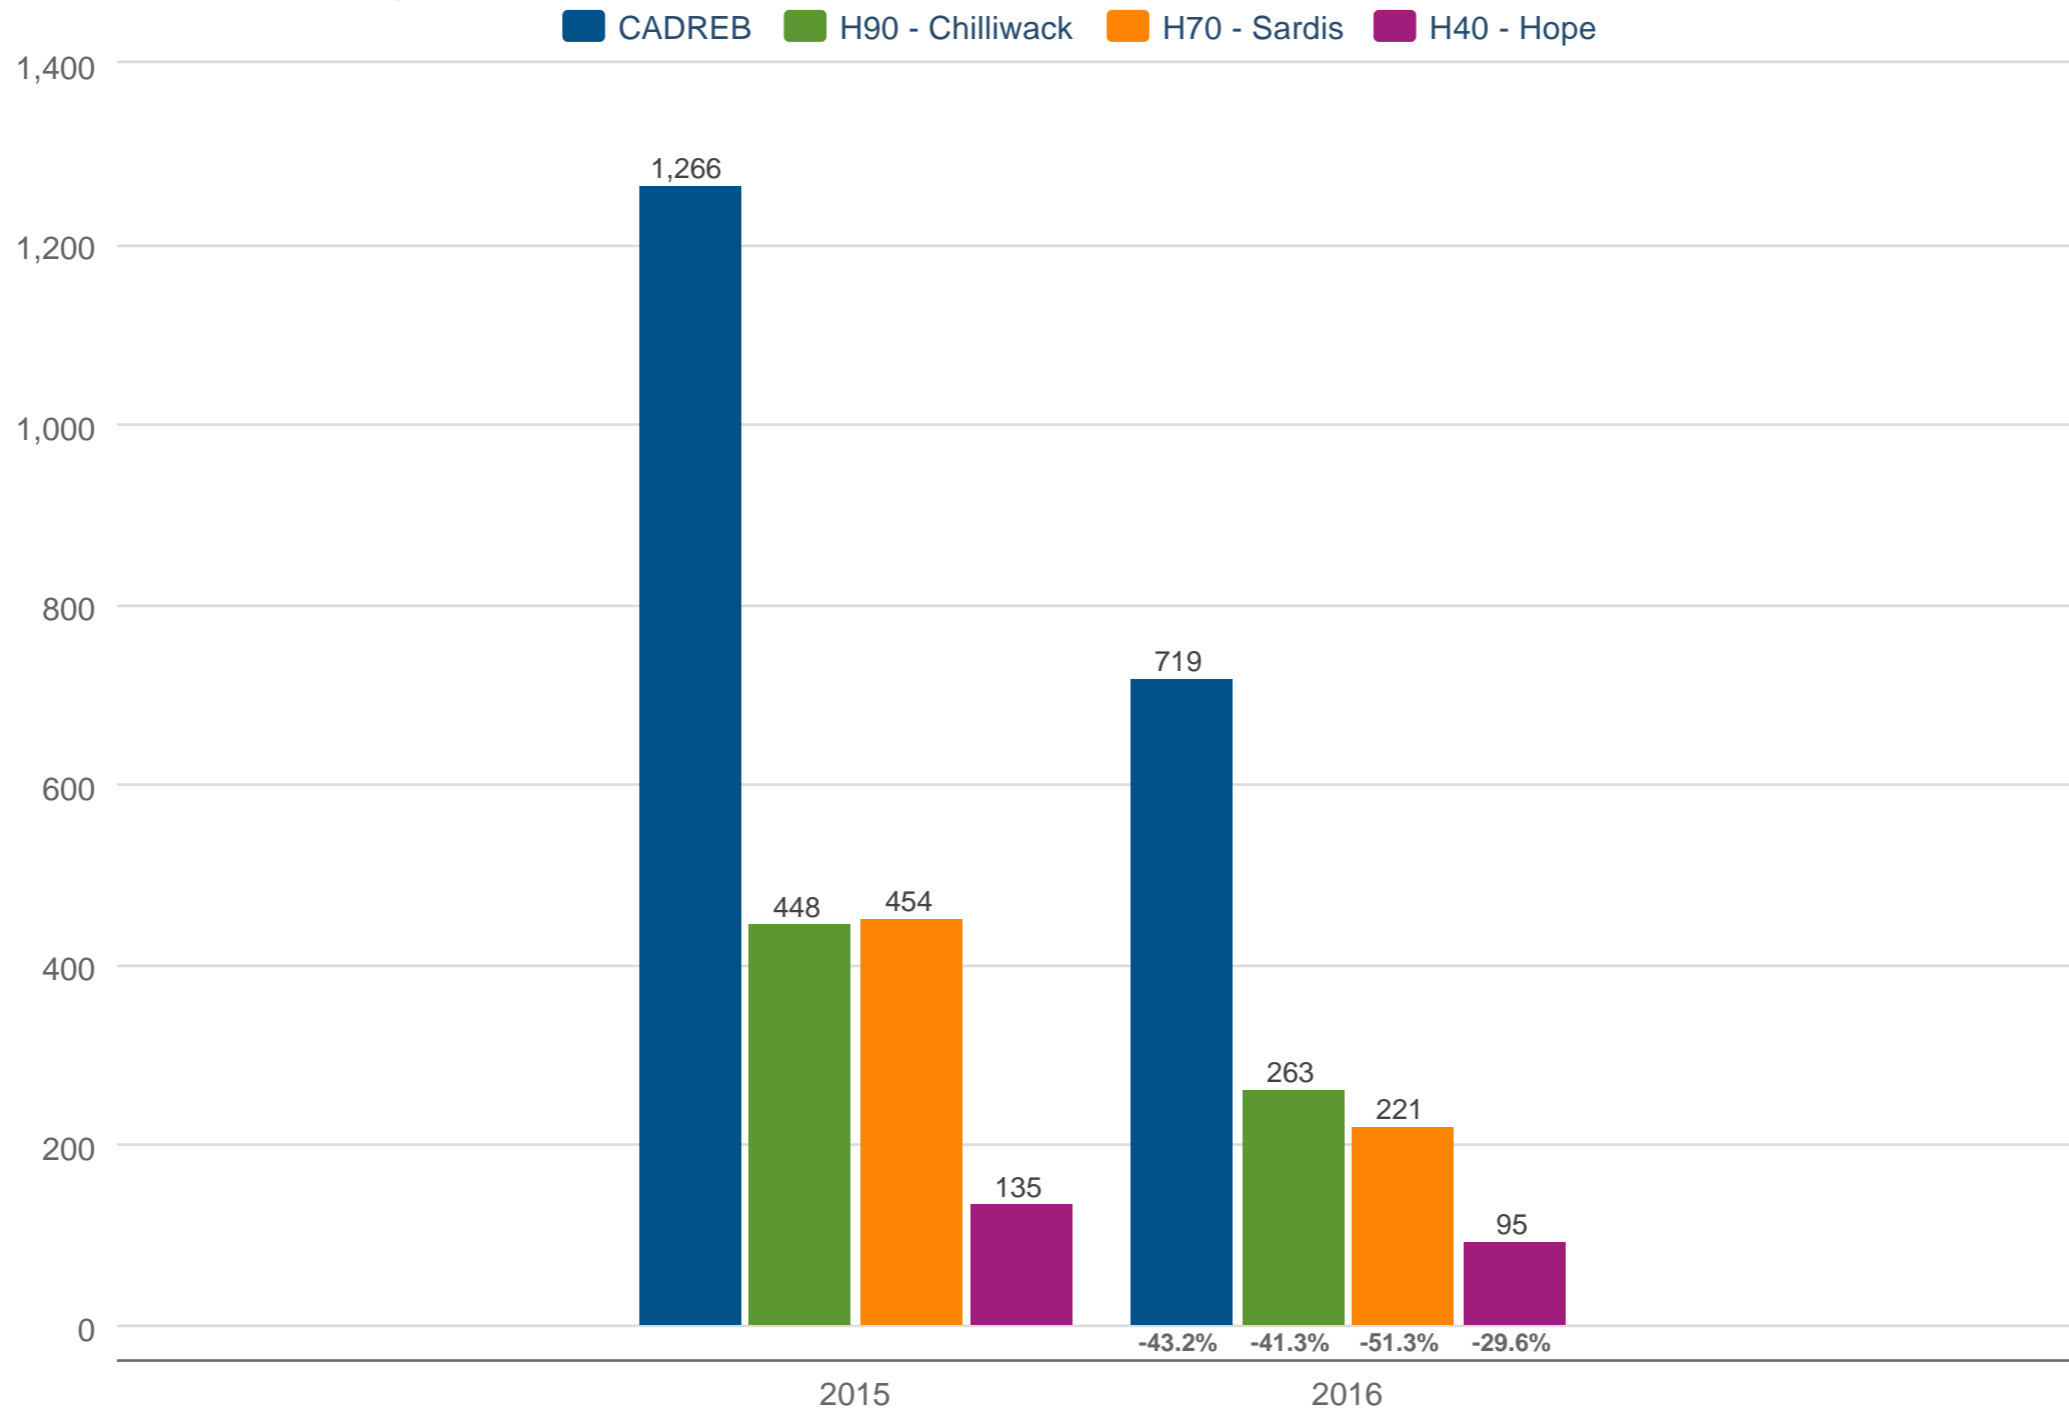

June Total Inventory

CADREB & H90 - Chilliwack & H70 - Sardis & H40 - Hope

Each point is actual monthly data. Data is from July 4, 2016.

Data comes from the Regional Multiple Listing Service of Minnesota, Inc. Data deemed reliable but not guaranteed. Powered by 10K Research and Marketing.