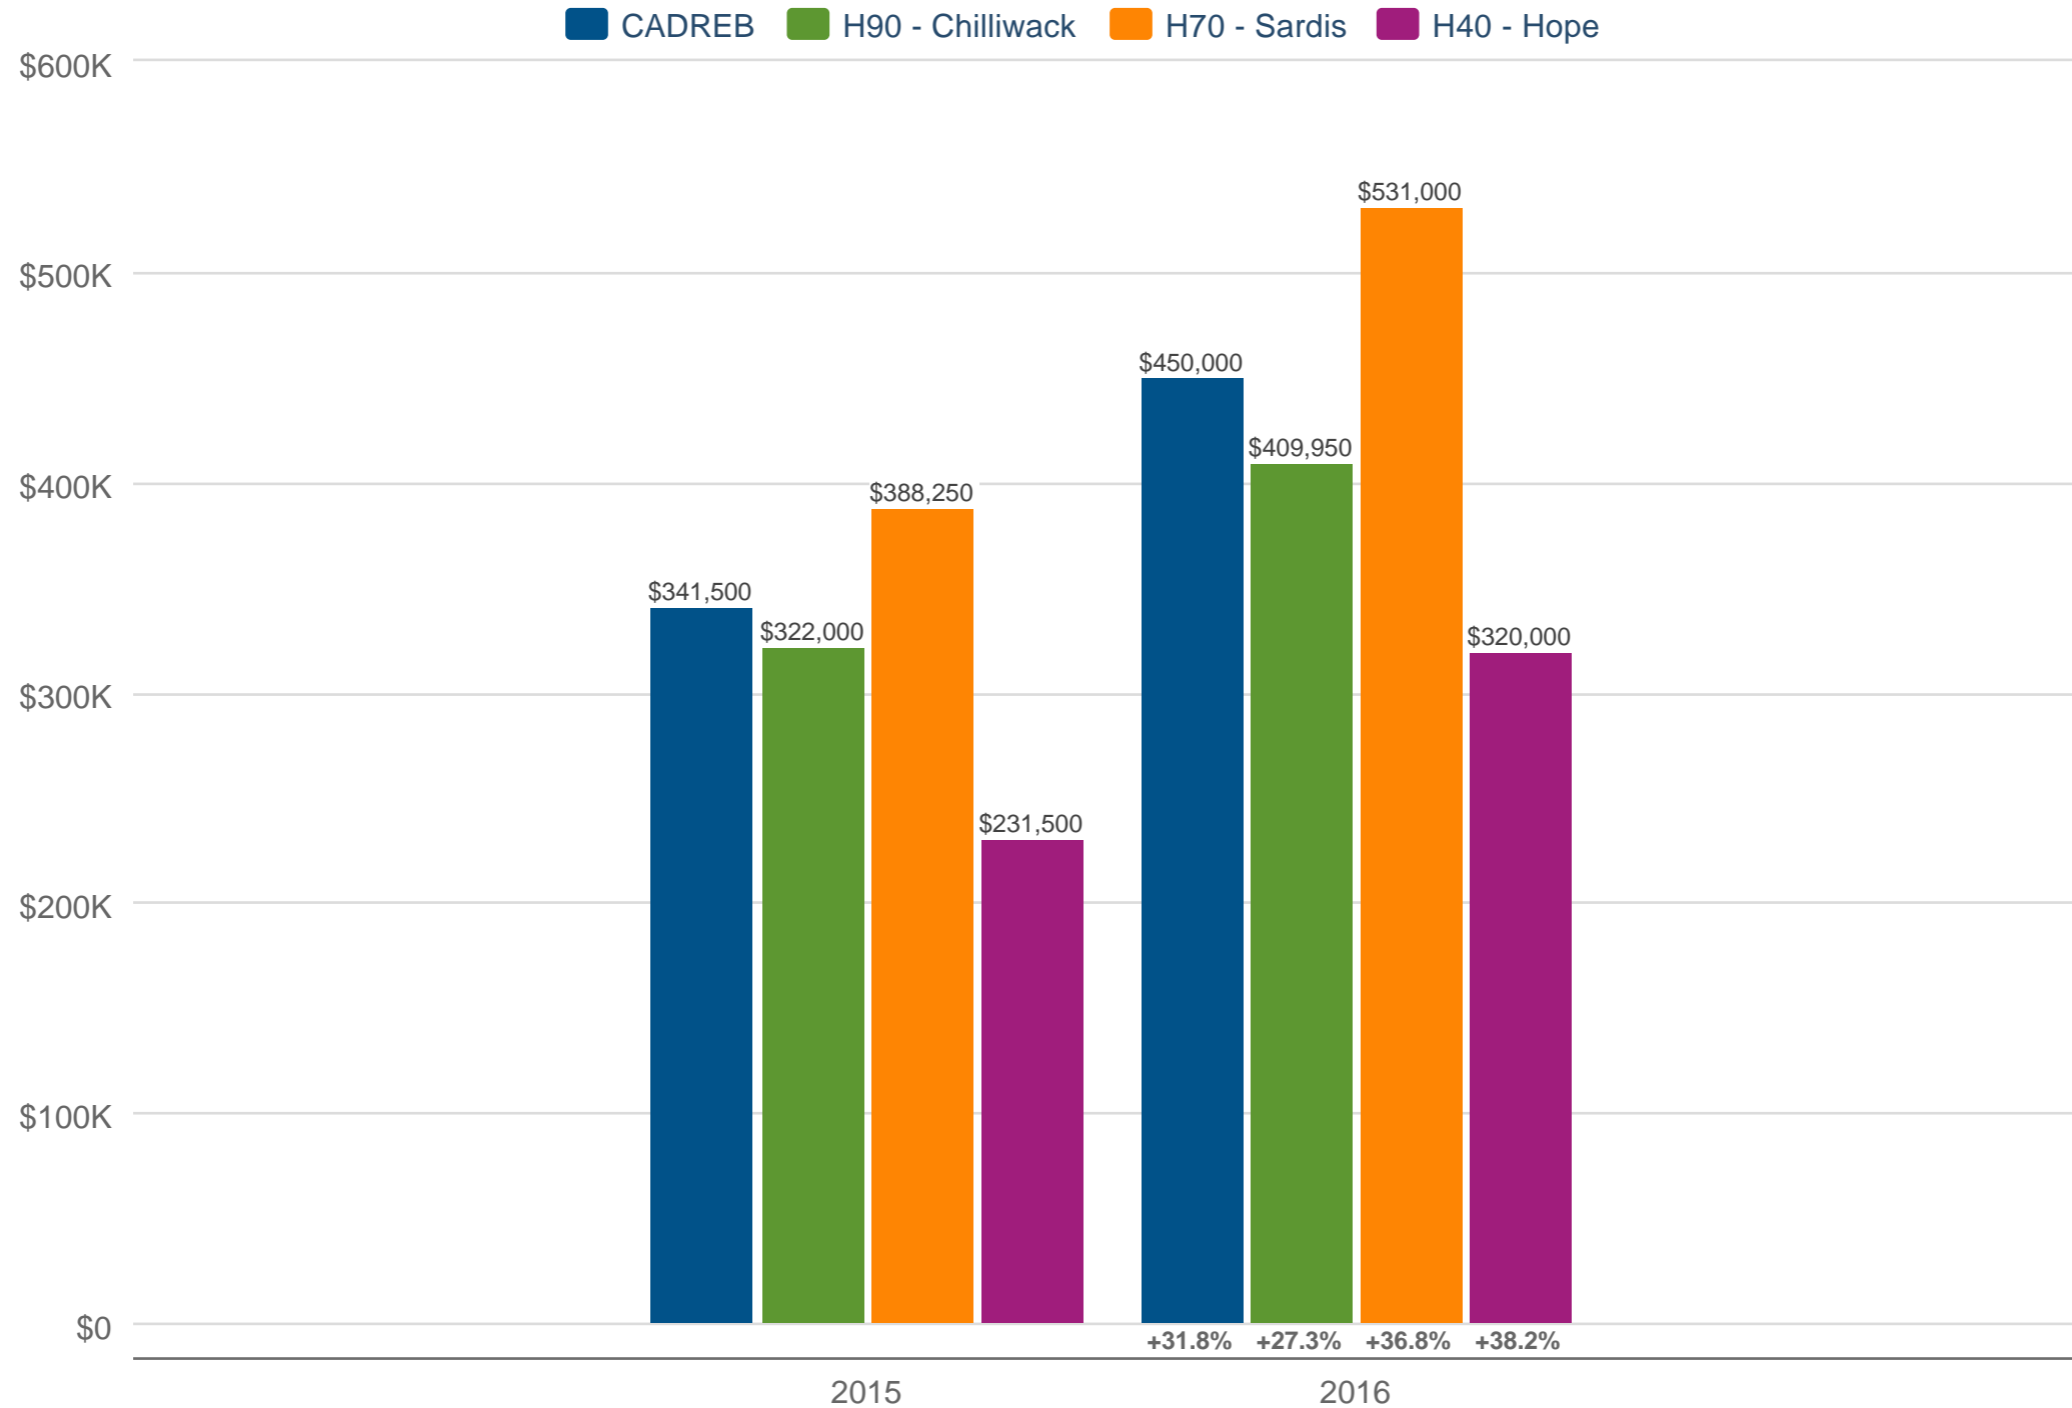

June Median Sales Price

CADREB & H90 - Chilliwack & H70 - Sardis & H40 - Hope: Resale, Single Family

Each point is actual monthly data. Data is from July 4, 2016.

Data comes from the Regional Multiple Listing Service of Minnesota, Inc. Data deemed reliable but not guaranteed. Powered by 10K Research and Marketing.