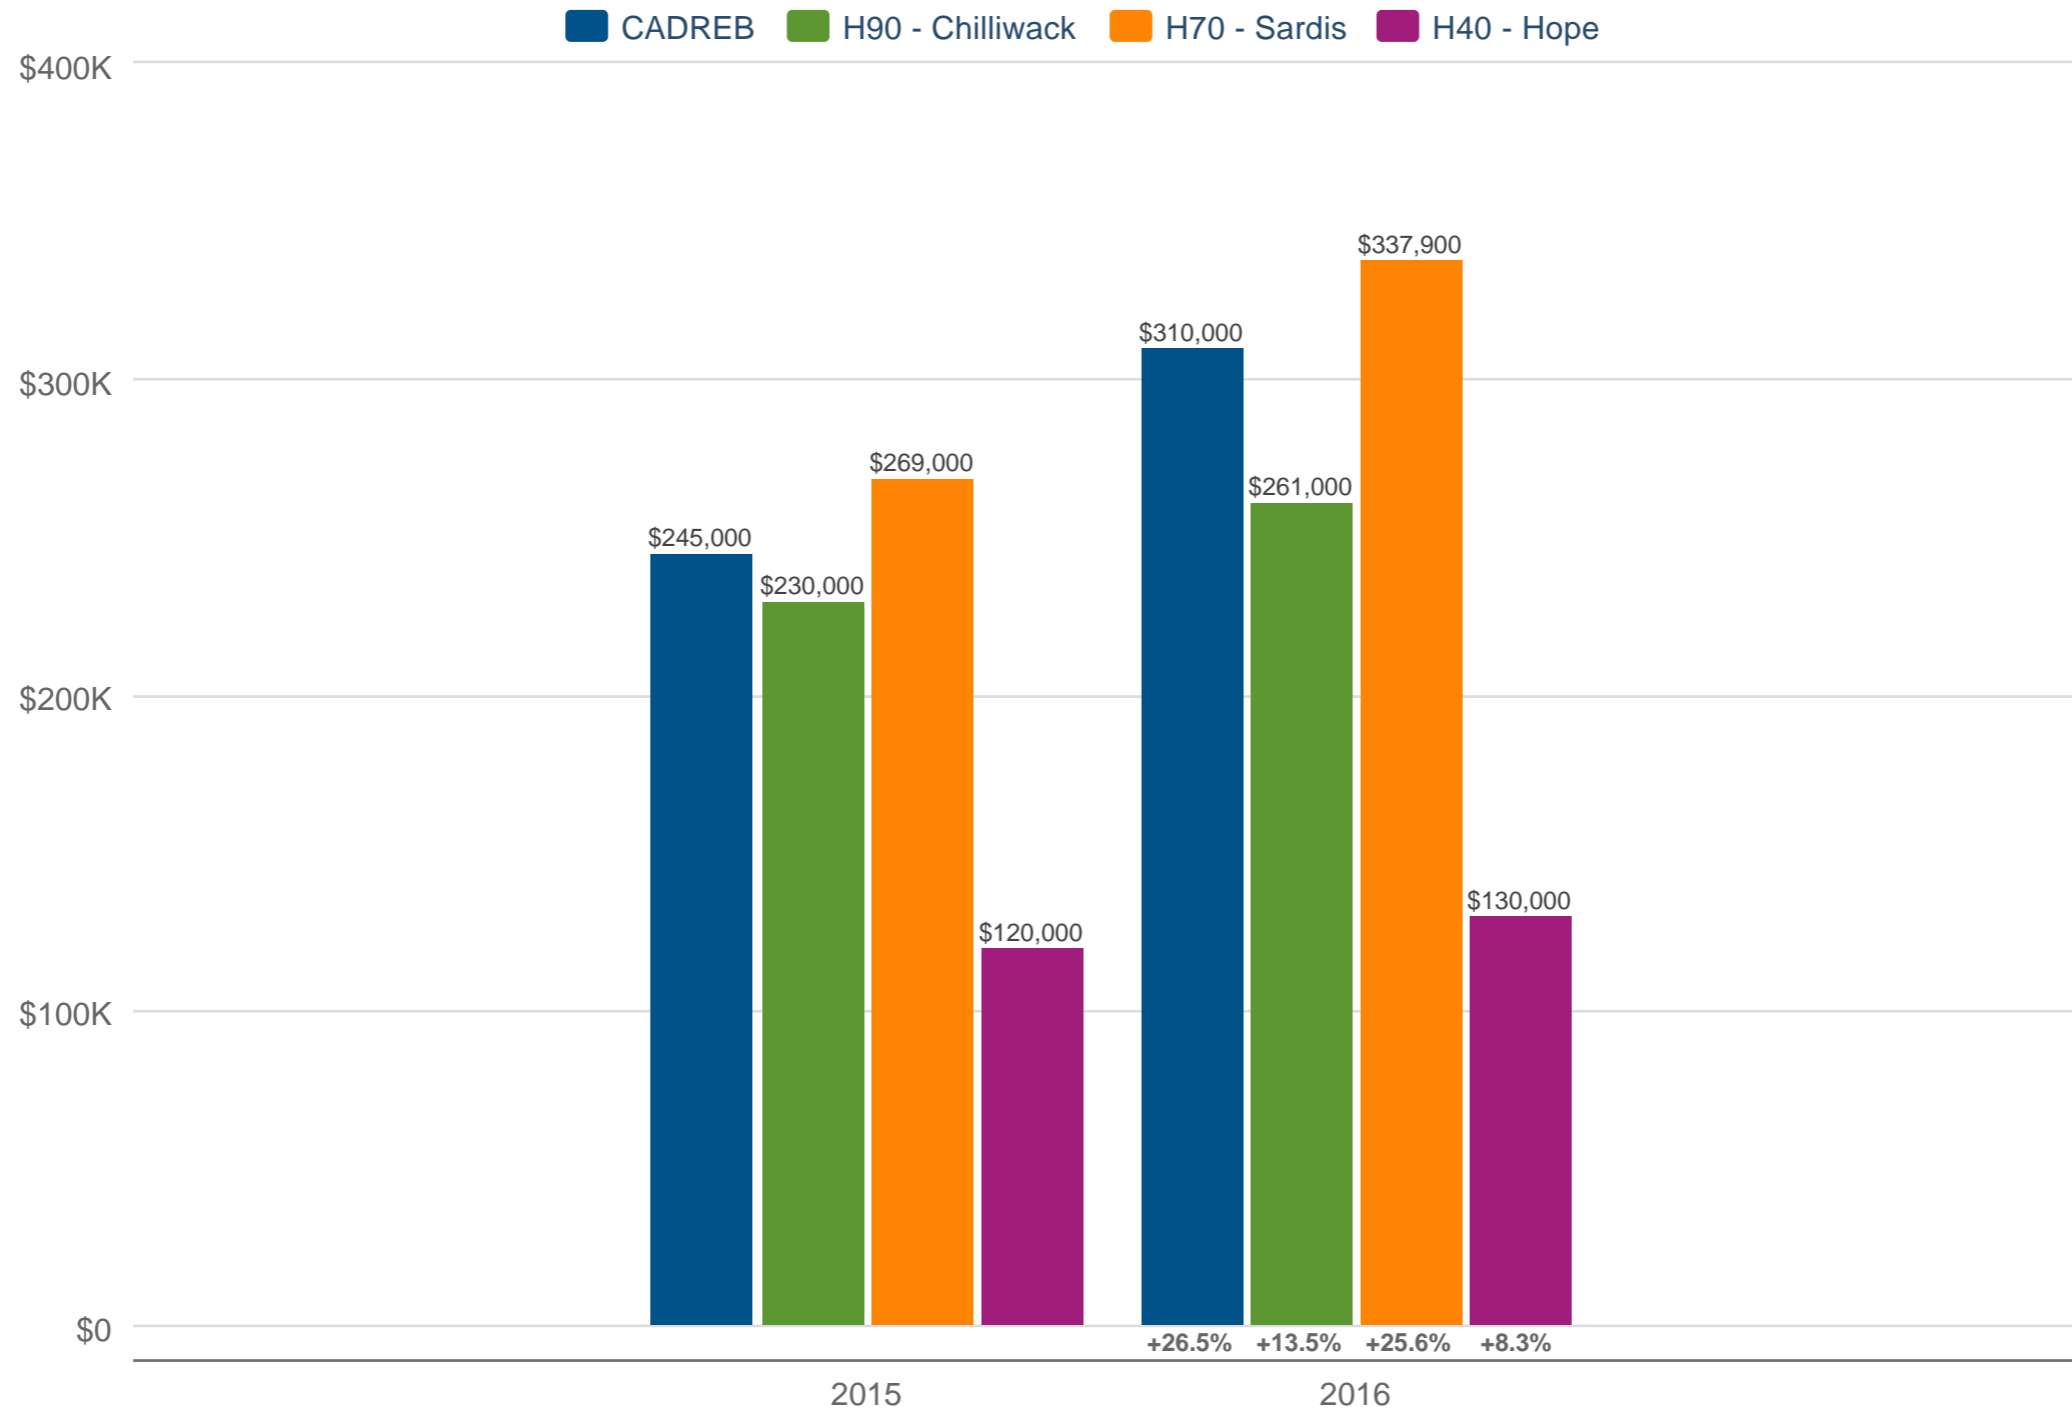

June Median Sales Price

CADREB & H90 - Chilliwack & H70 - Sardis & H40 - Hope: Resale, Townhouse

Each point is actual monthly data. Data is from July 4, 2016.

Data comes from the Regional Multiple Listing Service of Minnesota, Inc. Data deemed reliable but not guaranteed. Powered by 10K Research and Marketing.