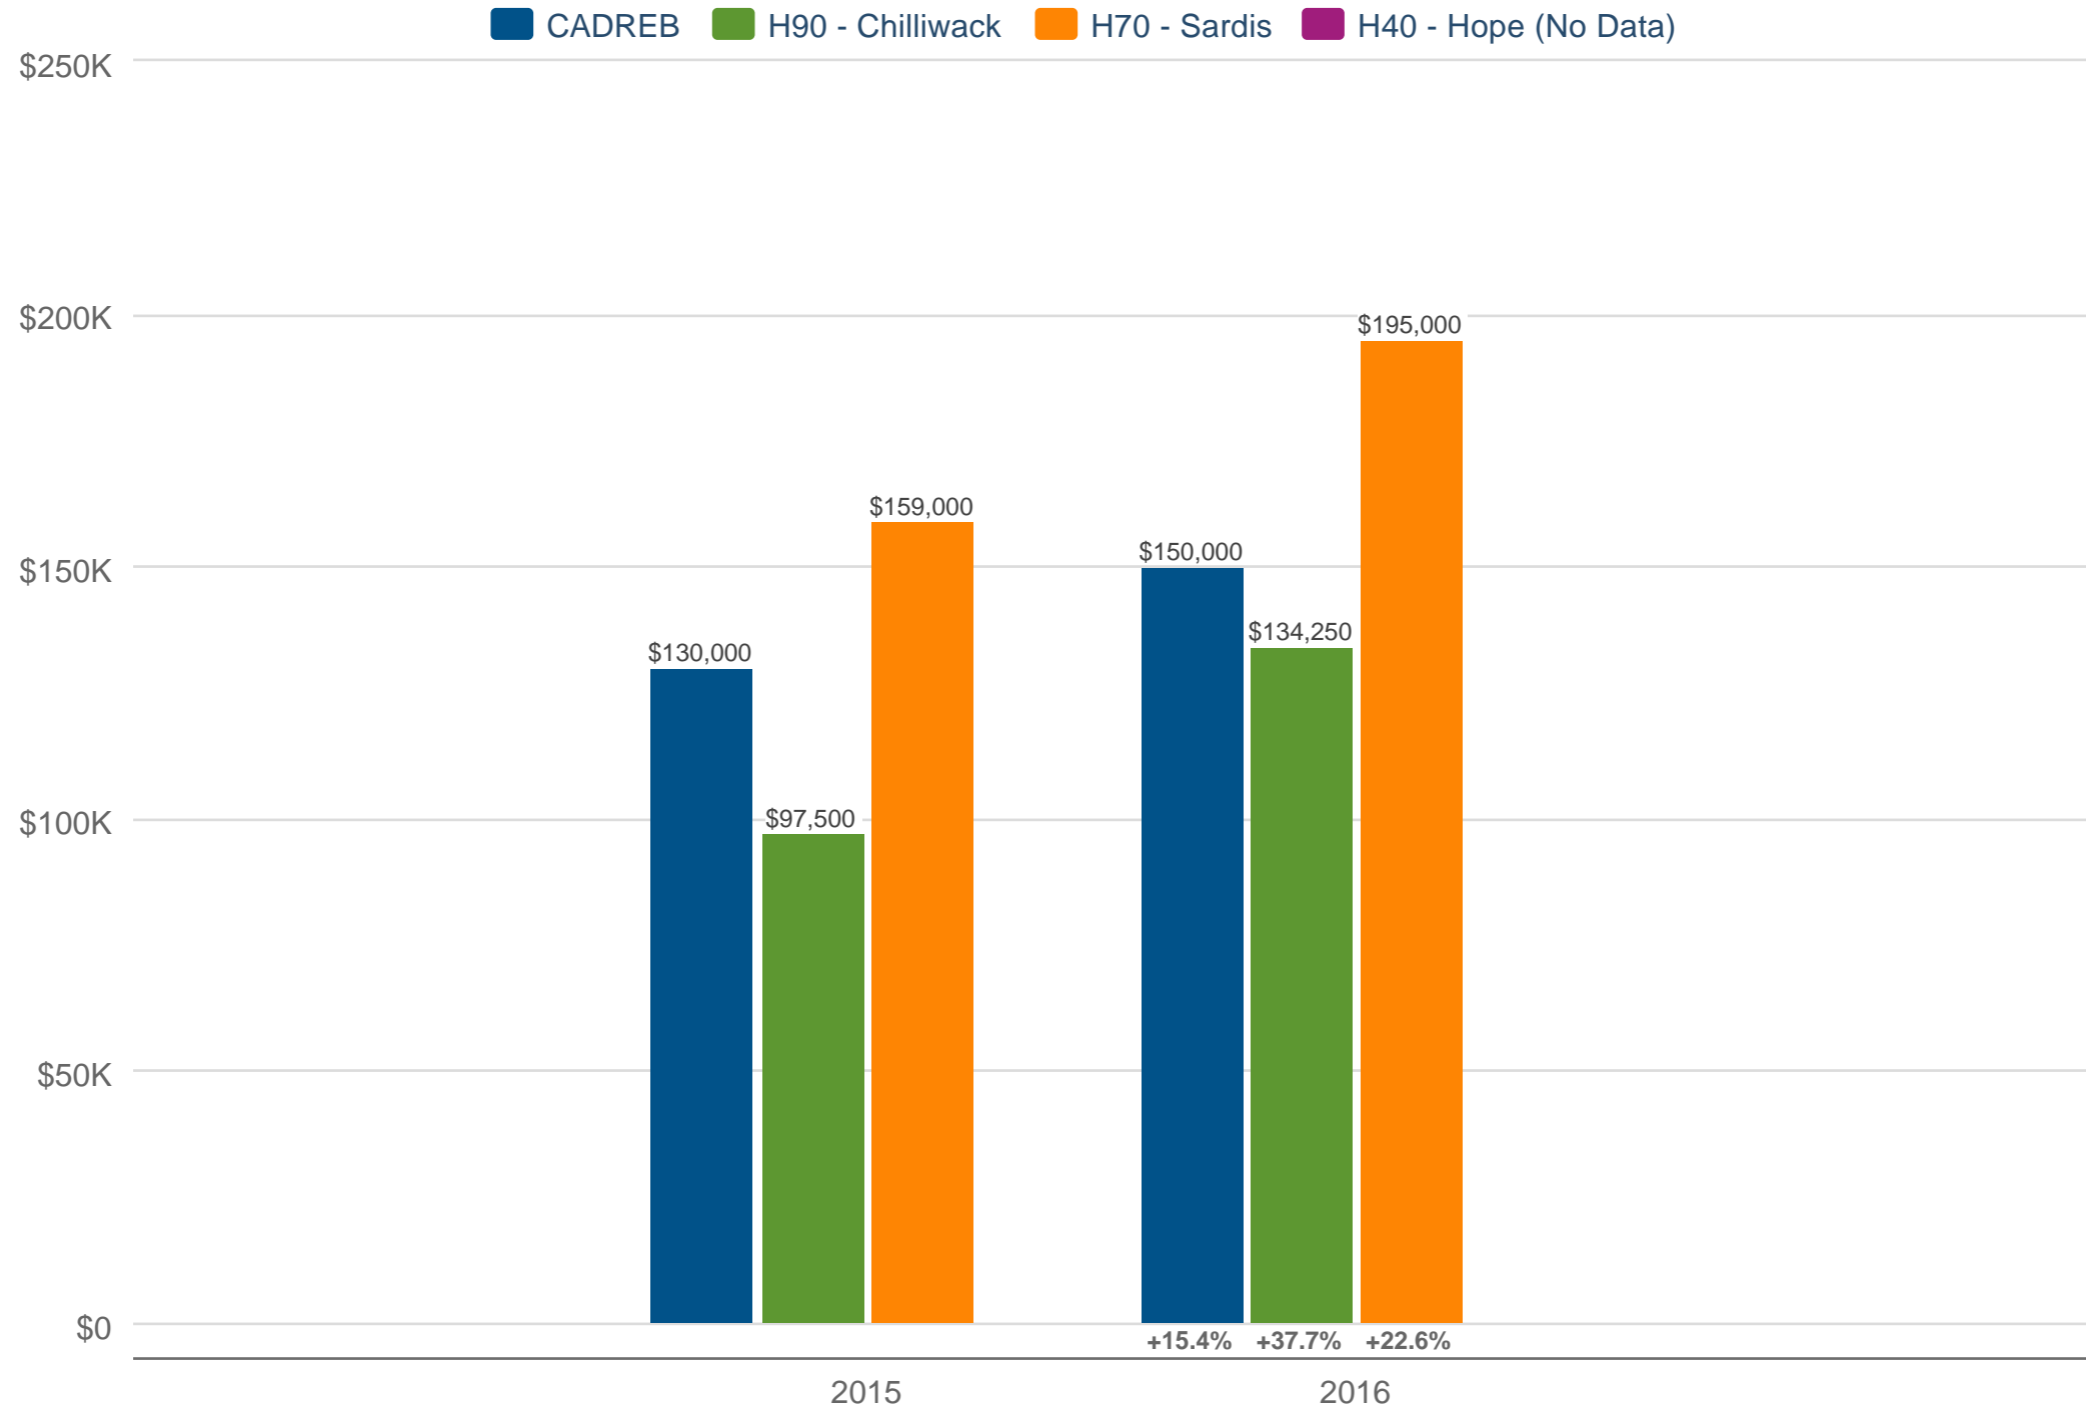

June Median Sales Price

CADREB & H90 - Chilliwack & H70 - Sardis & H40 - Hope: Resale, Apartment

Each point is actual monthly data. Data is from July 4, 2016.

Data comes from the Regional Multiple Listing Service of Minnesota, Inc. Data deemed reliable but not guaranteed. Powered by 10K Research and Marketing.