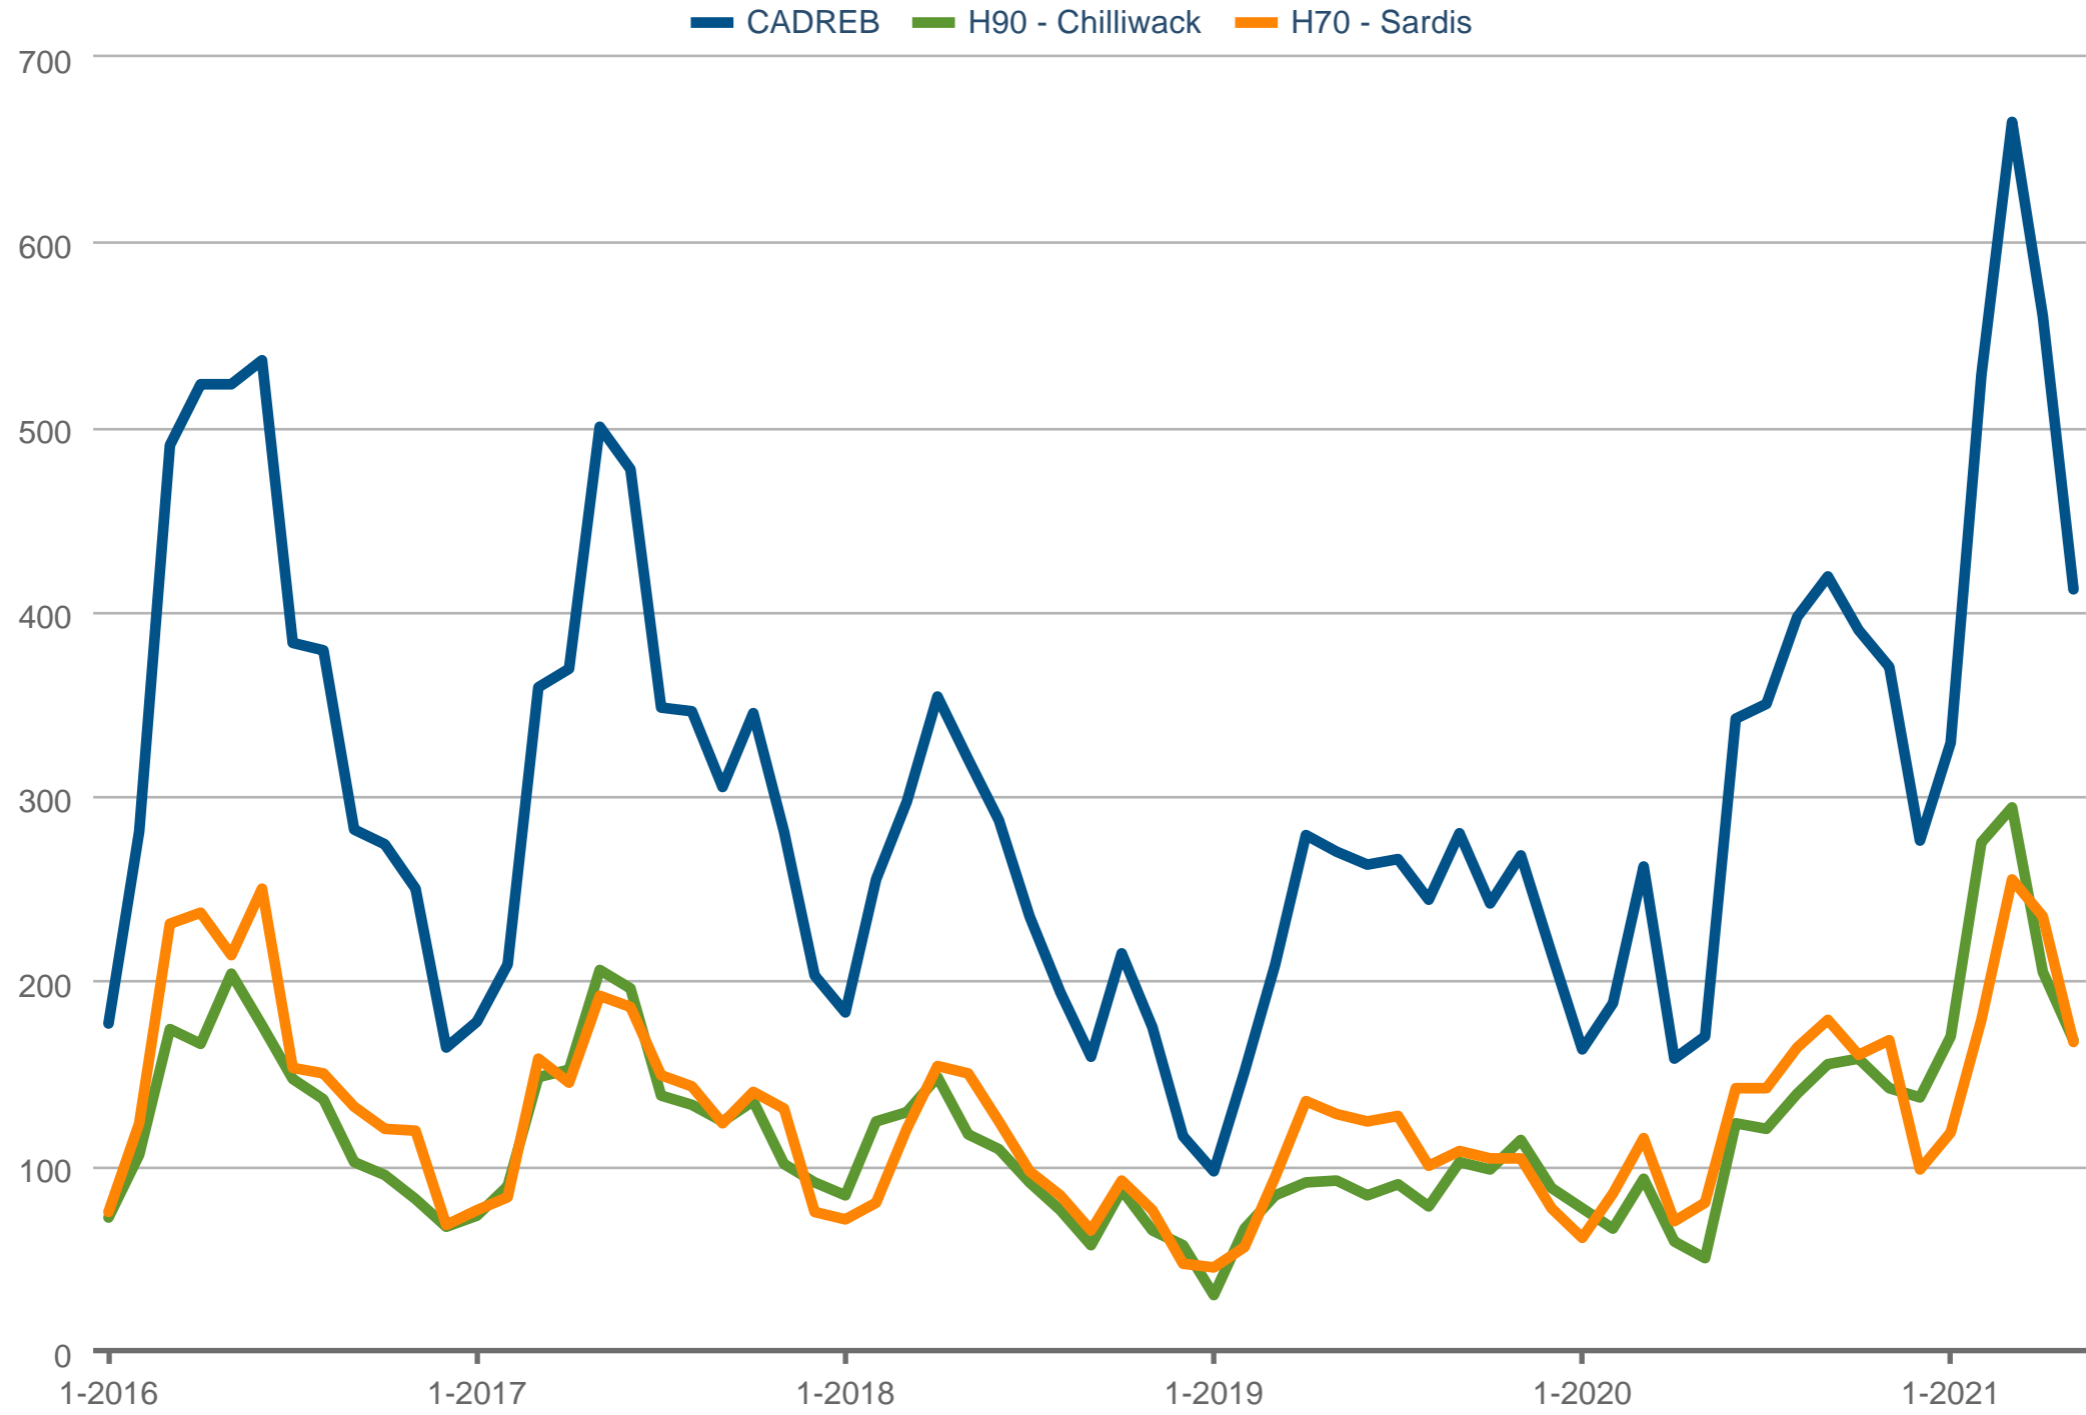

Unit Sales

CADREB & H90 - Chilliwack & H70 - Sardis

Each data point is one month of activity. Data is from June 16, 2021.

Data comes from the Regional Multiple Listing Service of Minnesota, Inc. Data deemed reliable but not guaranteed. Powered by 10K Research and Marketing.